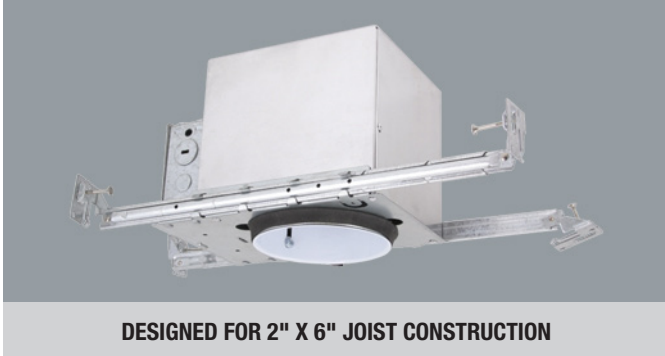

B4IC

4" Miniature IC Housing

LAMP WATTAGE: (1) MAXIMUM 50W R/PAR20/A19

Catalog Number:

Project Name:

Type:

Note: