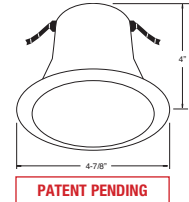

GUIDE	HOUSING COMPATIBILITY	MAX. LAMP WATTAGE
1	B4IC-AT-W, B4-AT-W, B4R-AT-W	50W R/PAR20
2	B4IC-AT-W, B4-AT-W, B4R-AT-W	35W R/PAR20
3	EZ4IC, EZ4, EZ4R	50W R/PAR20

4 INCH INCANDESCENT TRIMS

B471CP-WH
Square Phenolic/Metal Stepped Baffle