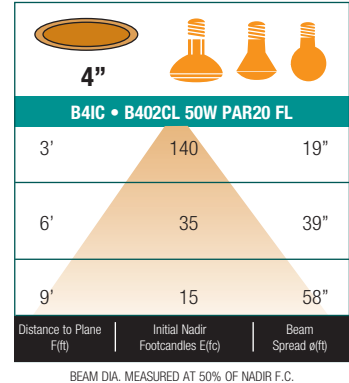

FEATURES

- Thermally Protected IC housing.
- Designed for accent and task lighting applications.
- Adjustable socket bracket.
- Wire through junction box.
- Preinstalled adjustable bar hanger.
- Dependable, favorable design and effortless installation.
- 5-1/2" height allows use in 2" x 6" joist construction.
- Special screw on the frame locks bar hangers in place which prevents the housing from any movement once installed.
- Preinstalled socket cap provides electrical contact protection against dust, paint and over spray.

OPTIONS

AIR-SHUT

- Gasket to prevent air flow from heated or air conditioned spaces.
- Meets all national air flow requirements.

ITEM SELECTOR: (Please check the boxes below for the option desired)

TYPE	AIR-SHUT	OPTION	TRIM TYPE	BAFFLE	REFLECTOR	TRIM/RING	GLASS		
B4IC	☐ AT	☐ (W) With quick connects	☐ B401 ☐ B421 ☐ B402 ☐ B432 ☐ B420 ☐ B496 ☐ B497 ☐ B403 ☐ B461 ☐ B405 ☐ B422	☐ B406 ☐ B407 ☐ B462 ☐ B452 ☐ B455 ☐ B451 ☐ B454 ☐ B437 ☐ B438 ☐ B439 ☐ B422	☐ AF402 ☐ B471 ☐ B472 ☐ B473 ☐ B474 ☐ B441 ☐ B443 ☐ B442 ☐ B444	☐ W ☐ P ☐ SN ☐ CP ☐ BZ	☐ CL ☐ RG ☐ W ☐ MB ☐ BZ ☐ CP ☐ SN ☐ SHZ	☐ WH ☐ BK ☐ SN ☐ CP ☐ CH ☐ PB ☐ BZ	☐ Green ☐ Yellow ☐ Pink ☐ Brown ☐ Navy Blue ☐ Orange ☐ Blue ☐ White ☐ Red

Specifications:

B4IC

AIR-SHUT   OPTION   TRIM TYPE   BAFFLE   REFLECTOR   TRIM/RING   GLASS

BAFFLE	REFLECTOR	TRIM/RING
W White	CL Chrome	WH White
P Black	RG Gold	BK Black
SN Satin Nickel	W White	SN Satin Nickel
CP Copper	MB Black	CP Copper
BZ Bronze	BZ Bronze	CH Chrome
	CP Copper	PB Polish Brass
	SN Satin Nickel	BZ Bronze
	SHZ Satin Haze	

Sample of Catalog Number: B4IC-AT-W-B401-W-WH

Submittal form is available @ www.iuseelite.com
Tel: 323-888-1973 • Fax: 323-888-1977

Specifications and Dimensions subject to change without notice.

REV: ELITE LIGHTING-SPEC-06-29-2011