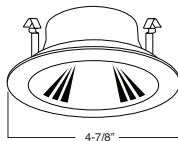

REFLECTOR:
CL, RG, W, MB,
CP, SN, BZ, SHZ

TRIM:
WH, BK, SN, CP, CH,
PB, BZ

1 HOUSING COMPATIBILITY GUIDE: