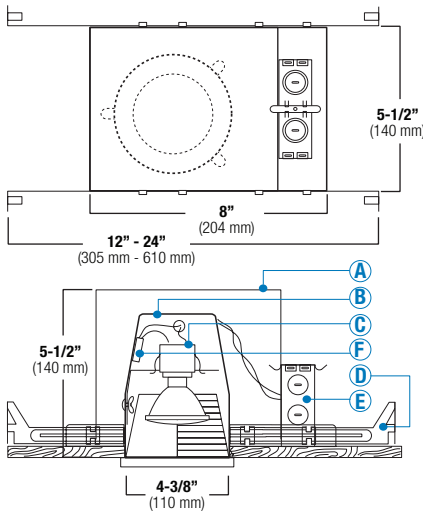

DESIGNED FOR 2" X 6" JOIST CONSTRUCTION

DESCRIPTION

Small aperture housing designed for new construction. Thermally protected, IC rated specification grade recessed housing. Accommodates up to 50W PAR20, R20, and A19 lamps. Furnished with preinstalled adjustable bar hangers. Junction box is provided with four 1/2" KOs, one 3/4" KO and four Romex knockouts with strain relief.

SPECIFICATION

A. OUTER HOUSING - Die formed aluminum construction for maximum heat dissipating air chamber on top of the housing. Junction box could be accessed from inside and outside housing.

B. INNER HOUSING - Die-formed, all aluminum construction for maximum heat dissipation and rust protection. Adjusts vertically in plaster frame to accommodate 1/2" to 1-3/8" ceilings.

C. SOCKET - Medium base screw shell porcelain socket preinstalled on adjustable mounting bracket is designed to allow usage of different lamp types, as well as proper and consistent lamp positioning.

D. BAR HANGERS - Preinstalled bar hangers allow housing to be positioned and locked at any point within a 24" joist span and can be shortened for 12" joists. They contain a double-headed real nail for secure attachment into the joist. Bar hanger nails are installed on a 20° downward angle for better contact, and the 90° pivoting mounting plate makes installation fast and accurate. Bar hangers can fit onto T-Bar spline with additional slots and holes for special mounting methods if necessary.

E. JUNCTION BOX - UL listed for through-branch circuit wiring and has four 1/2" KOs, one 3/4" KO and four Romex knockouts with true pry-out slots and strain clamps.

F. THERMAL PROTECTION - Standard thermal protection device guards against improper installation, overlampping and misuse of insulation material.