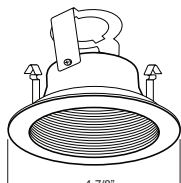

1 HOUSING COMPATIBILITY GUIDE: