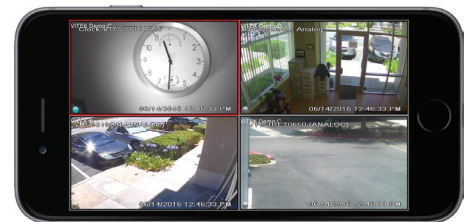

### FEATURES

- 16 Channel Stand-alone Real-time IP Network Video Recorder
- Full 8 Megapixel Real-time recording & Playback (480fps)
- 4K HDMI & VGA Video Outputs
- H.265 / H.264 Video Compression
- Plug and Play & Auto configuration for many leading ONVIF compliant IP Camera models
- Internal 16-Port PoE Switch
- 1 Gigabit LAN Port
- Pentaplex: Live Display / Record / Playback / Backup / Remote Access
- 2 Internal SATA2/SATA3 HDD Slots supporting up to 16TB (2 x 8TB HDD)
- RS485 & Network Based PTZ Control
- Applications for iOS® & Android®
- Remote Viewing over the Internet via Web Browser or LAN
- Mac OS® Client & CMS Central Management Software Included
- Supports both Dynamic and Static IP Addresses
- Web-based remote configuration
- Control locally with Included USB Mouse or IR Remote control
- 3 Year Warranty

Local Management, Viewing Interface & Remote Viewing with Web Browsers

Remote Viewing Using Mac OS X

Apps Available for iPhone, iPad, & Android Devices

Rear Connections

(888) VITEK-70 | [WWW.VITEKCCTV.COM](http://WWW.VITEKCCTV.COM)  
28492 Constellation Road Valencia, CA 91355