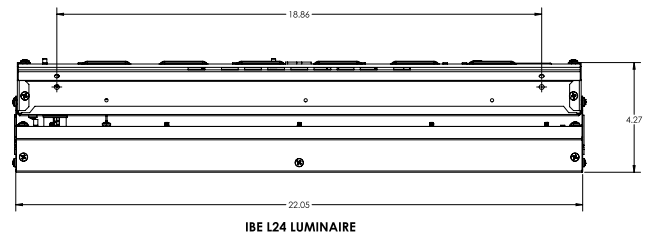

## Dimensions

All dimensions are inches (centimeters) unless otherwise indicated.

IBE L24 LUMINAIRE

IBE L24 LUMINAIRE

A - 7/8" KNOCK OUT

IBE L24 LUMINAIRE

\*Prolonged use at 55°C may impact long-term performance