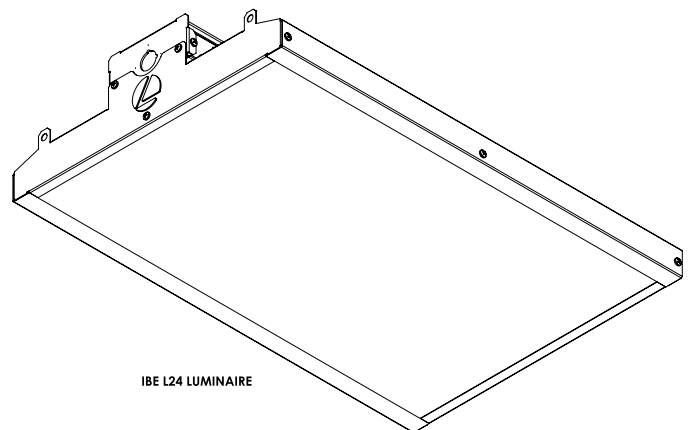

## Dimensions

All dimensions are inches (centimeters) unless otherwise indicated.

IBE L24 LUMINAIRE

IBE L24 LUMINAIRE

A - 7/8" KNOCK OUT

IBE L24 LUMINAIRE

\*Prolonged use at 55°C may impact long-term performance