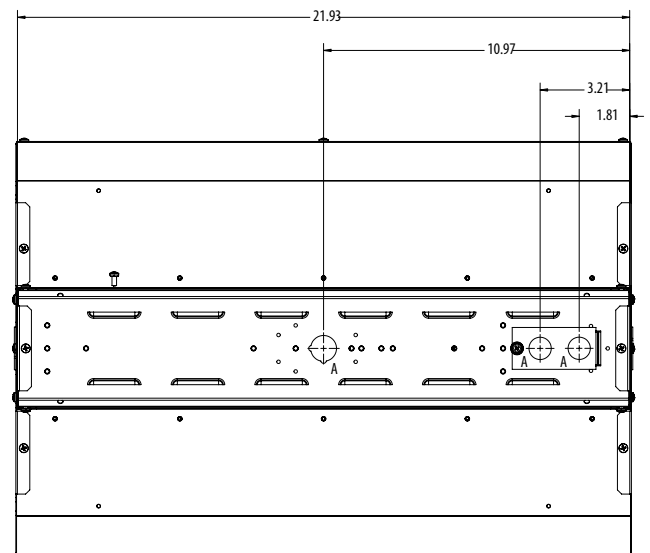

## Dimensions

All dimensions are inches (centimeters) unless otherwise indicated.

IBE L24 LUMINAIRE

IBE L24 LUMINAIRE

A - 7/8" KNOCK OUT

IBE L24 LUMINAIRE

\*Prolonged use at 55°C may impact long-term performance