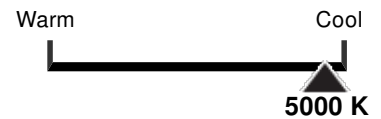

Light Appearance

Energy Used 100 watts

Product Specifications

Item Number	Technology	UPC	Voltage	Watts	Incandescent Equivalent	Lamp Shape	Base
S28946	LED	*	120-277	100	n/a	n/a	Plug 3-Prong
ANSI Base	Lamp Code	Dimmable/Non-Dimmable	Finish	MOL in inches	MOD in inches	Initial Lumens	Average Rated Hours
NEMA 5-15	100W/LED/HID/TEMP/5K/RC/120-277V	n/a	n/a	12	6 1/4	10000	50000
Kelvin Temp	Color	CRI	Beam Spread Deg	Pack	Package Type	ENERGY STAR	RoHS Compliant
5000	Natural Light	85	300	4	n/a	n/a	Yes