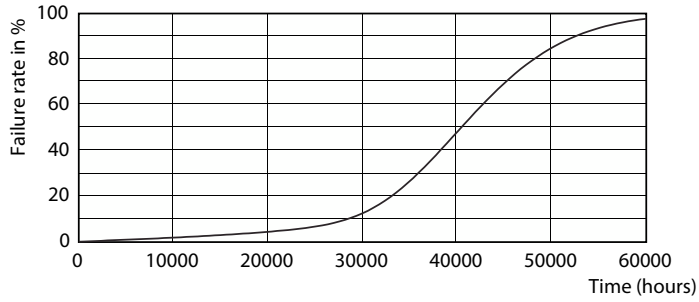

LED PAR38

Lifetime

ExpertColor PAR38 30S 30L Dim 120V Life Expectancy Diagram