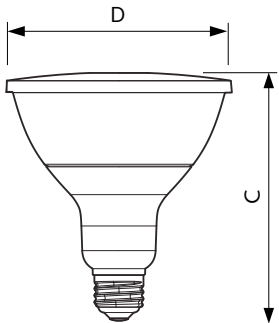

Product data

General Information	
Cap-Base	E26 [Single Contact Medium Screw]
Nominal lifetime	40,000 hour(s)
Switching Cycle	50,000
Lighting Technology	LED
Light Technical	
Color Code	940 [CCT of 4000K]
Beam Angle (Nom)	40 degree(s)
Luminous Flux	1,300 lm
Luminous Intensity (Nom)	3,000 cd
Luminous Efficacy (rated) (Nom)	73.53 lm/W
Color Designation	Cool White (CW)
Correlated Color Temperature (Nom)	4000 K
Color Consistency	<6
Color rendering index (CRI)	95
LLMF At End Of Nominal Lifetime (Nom)	70 %
Operating and Electrical	
Line Frequency	60 Hz
Input Frequency	60 Hz
Power Consumption	17 W
Lamp Current (Nom)	170 mA
Wattage Equivalent	120 W

Starting Time (Nom)	0.5 s
Warm-up time to 60% light	0.5 s
Power Factor (Fraction)	0.9
Voltage (Nom)	120 V
Temperature	
T-Case Maximum (Nom)	90 °C
Controls and Dimming	
Dimmable	Yes
Mechanical and Housing	
Bulb Finish	Clear
Bulb Material	Plastic
Bulb Shape	PAR38
UL Wet/ damp/ dry location	Damp location
Approval and Application	
Suitable For Accent Lighting	Yes
Energy Consumption kWh/1000 h	- kWh
EU RoHS compliant	Yes
T20 compliant	No

Numerator - Quantity Per Pack	1
Net Weight (Piece)	0.425 kg
EAN/UPC - Product/Case	046677470883
Numerator - Packs per outer box	6
EAN/UPC - Case	50046677470888

Dimensional drawing

Product	D	C
17PAR38/EXPERTCOLOR/F40/940/DIM	94.8 mm	93.1 mm