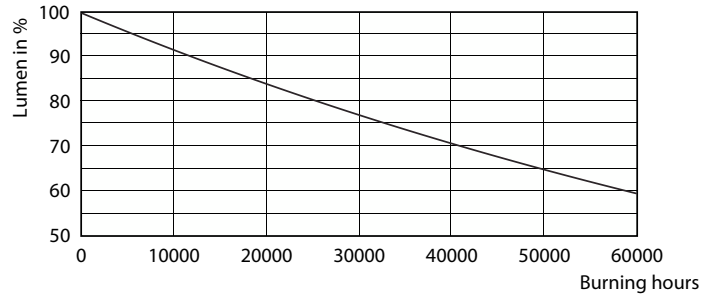

LED PAR38

Lifetime

Lumen Maintenance Diagram - 17PAR38/EXPERTCOLOR/F40/940/DIM