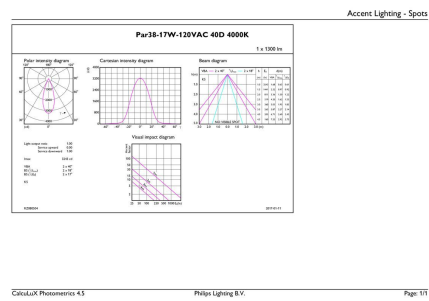

Accent Lighting Spots - 17PAR38/EXPERTCOLOR/F40/940/DIM

Photometric data