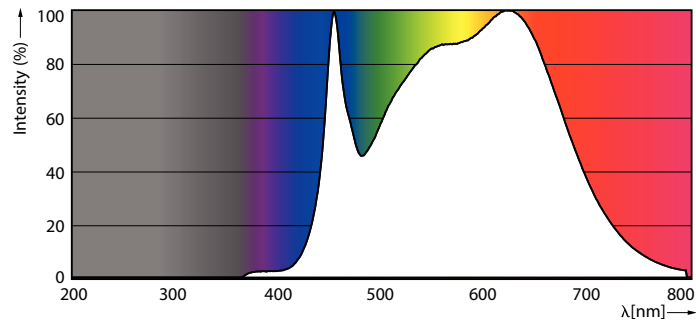

Photometric data

Spectral Power Distribution Colour - 17PAR38/EXPERTCOLOR/F40/940/DIM