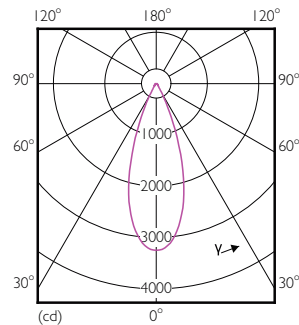

Light Distribution Diagram - 17PAR38/EXPERTCOLOR/F40/940/DIM