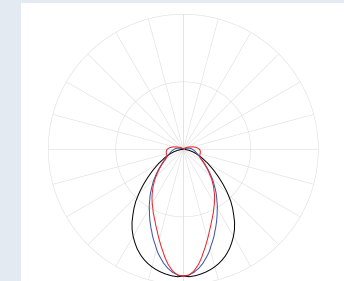

## Optical Performance

Wide and Narrow distribution options for open area or aisle applications.

### Wide Distribution

Spacing Criteria: 0° = 1.20 90° = 1.33

### Narrow Distribution

Spacing Criteria: 0° = 1.18 90° = 0.77