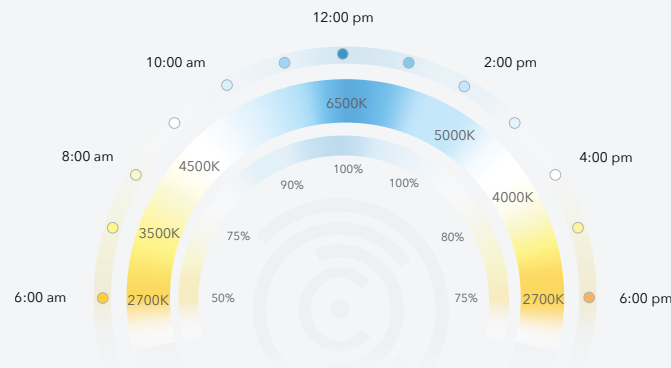

SpectraSync™

Control your space based on the needs of the application, specific activities throughout the day and preferences of the occupants with three distinct SpectraSync™ Color Tuning Technologies.