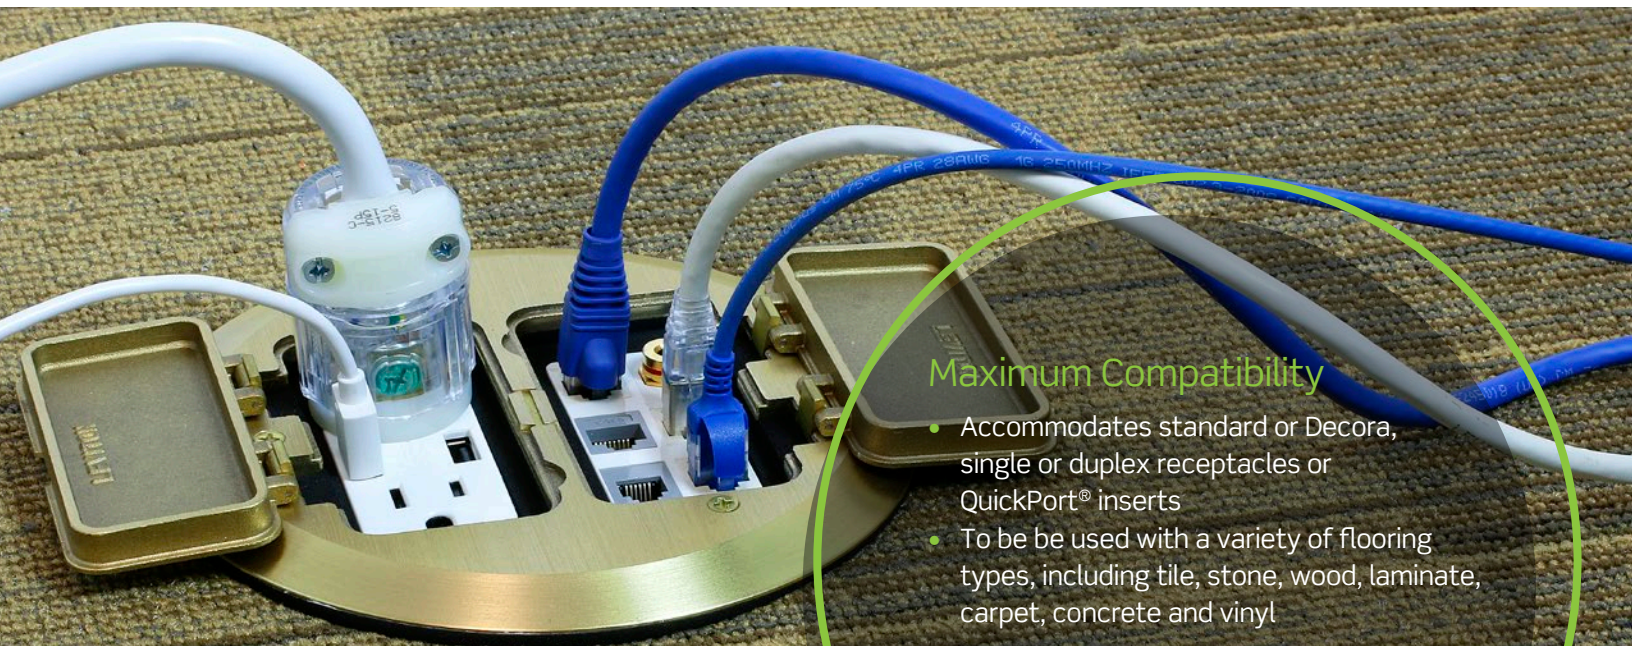

Installing simplified across the whole line

Ease of Installation

1. Easy removals with adjustable anchoring clips
2. Self-leveling up to 4 degrees
3. Leveling ring adjusts up to 3/4" after installation
4. Pre-wired poke-through devices
5. Pre-wired terminal blocks for pop-up devices

Superior Performance

- Meets or exceeds UL 514A including scrub water test
- Durable plates available in multiple configurations and multiple finishes
- ADA Compliant

Maximum Compatibility

- Accommodates standard or Decora, single or duplex receptacles or QuickPort® inserts
- To be used with a variety of flooring types, including tile, stone, wood, laminate, carpet, concrete and vinyl

5" Poke-Through Floor Boxes

FOR USE WITH THESE FLOOR FINISHES: WOOD • TILE • VINYL • TERRAZZO • CARPET • CONCRETE

EXCEEDS UL SCRUB WATER TESTING

Self-leveling: two-piece construction levels device up to 4-degrees