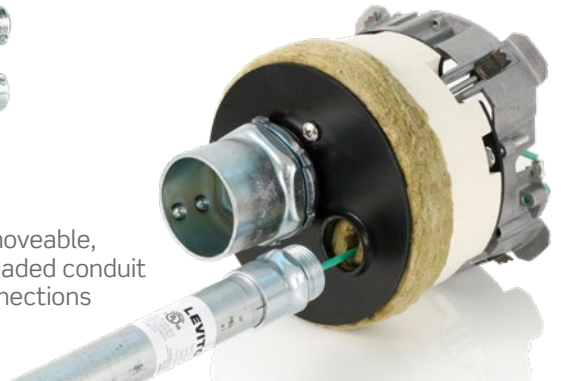

Installing simplified across the whole line

Ease of Installation

1. Easy removals with adjustable anchoring clips
2. Self-leveling up to 4 degrees
3. Leveling ring adjusts up to 3/4" after installation
4. Pre-wired poke-through devices
5. Pre-wired terminal blocks for pop-up devices

5" Poke-Through Floor Boxes

FOR USE WITH THESE FLOOR FINISHES: WOOD • TILE • VINYL • TERRAZZO • CARPET • CONCRETE

EXCEEDS UL SCRUB WATER TESTING

Self-leveling: two-piece construction levels device up to 4-degrees

Intumescent fire block & insulation provide 2+ hours of fire-rating

Low voltage divider slots adjust to accommodate different device sizes

Pre-installed gaskets & ground wire speed installation

Adjustable anchoring clips ease removal for inspections, adjustments and repairs

PRE-WIRED VERSIONS

Four 20 Amp receptacles and four Quickport® inserts (blank inserts also included)

Pre-Wired (Door-in-Door Style) PT544

INDUSTRY-EXCLUSIVE DOOR-IN-DOOR DESIGN hides flip lids and maintains flush, clean appearance even when in use