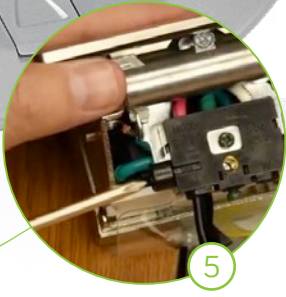

Installing simplified across the whole line

Ease of Installation

1. Easy removals with adjustable anchoring clips
2. Self-leveling up to 4 degrees
3. Leveling ring adjusts up to 3/4" after installation
4. Pre-wired poke-through devices
5. Pre-wired terminal blocks for pop-up devices