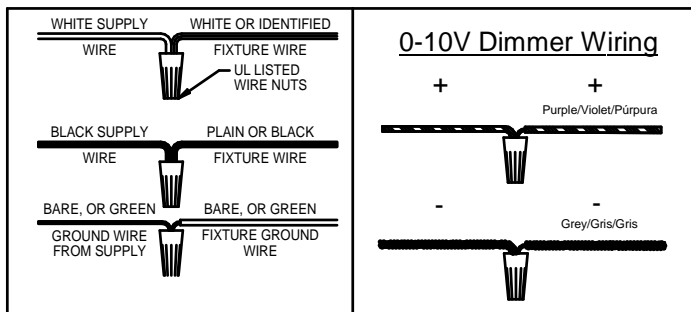

CAUTION: Read instructions carefully and turn electricity off at main circuit breaker panel before beginning installation.

Edge-Lit Flat Panel

WARNING - If any Special Control Devices are used with this Fixture, Follow the Instructions Carefully to assure full compliance with N.E.C. requirements. If there are any questions, contact a Qualified Electrical Contractor.

1. RAISE UNIT INTO CEILING

2. BEND T-BAR CLIPS INTO POSITION

3. OPEN ACCESS PLATE.
 USE KNOCKOUTS TO CONNECT POWER ACCESS
 USING APPROPRIATE SIZED ELECTRICAL FITTINGS.

4. MAKE WIRING CONNECTIONS

Instructions d'Assemblage et Installation