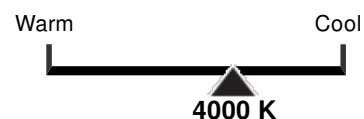

S9951 T5 LED

23PLL/LED/840/BP

Lamp Type	LED
Bulb Type	T5
Base Type	2G11
Wattage	23
Color Temperature	4000
Color Rendering Index CRI	82
Warranty	5 Year Limited

Lighting Facts Per Bulb

Brightness 2800 lumens

Estimated Energy Cost $2.77

per year, based on 3 hrs/day, 11c/kWh.
Energy cost depends on utility rates and light use.

Average Life 45.7 years

Based on 3 hrs/day

Light Appearance

Energy Used 23 watts

Product Specifications

Item Number	Technology	UPC	Voltage	Watts	Incandescent Equivalent	Lamp Shape	Base
S9951	LED	*	120-277	23	n/a	T5	2G11
ANSI Base	Lamp Code	Dimmable/Non-Dimmable	Finish	MOL in inches	MOD in inches	Initial Lumens	Average Rated Hours
2G11	23PLL/LED/840/BP	n/a	White	22 1/2	n/a	2800	50000
Kelvin Temp	Color	CRI	Beam Spread Deg	Pack	Package Type	ENERGY STAR	RoHS Compliant
4000	Cool White	82	360	10	Box	n/a	Yes