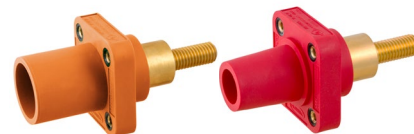

Description	Color	Male Receptacles	Female Receptacles
400 amp Panel Mount, thermoplastic elastomer, mates with 300 and 400 amp Inlines.	Black	HBLMRSCEBK	HBLFRSCEBK
	White	HBLMRSCEW	HBLFRSCEW
	Green	HBLMRSCEGN	HBLFRSCEGN
	Red	HBLMRSCEER	HBLFRSCEER
	Blue	HBLMRSCEBL	HBLFRSCEBL
	Brown	HBLMRSCEBN	HBLFRSCEBN
	Orange	HBLMRSCEO	HBLFRSCEO
	Yellow	HBLMRSCEY	HBLFRSCEY