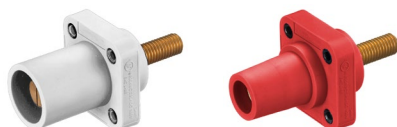

Receptacles, Stud Type Through Hole Mounting

Description	Color	Male Receptacles	Female Receptacles
400 amp Panel Mount, thermoplastic elastomer, mates with 300 and 400 amp Inlines.	Black	HBLMRSBK	HBLFRSBK
	White	HBLMRSW	HBLFRSW
	Green	HBLMRSGN	HBLFRSGN
	Red	HBLMRSR	HBLFRSR
	Blue	HBLMRSBL	HBLFRSBL
	Brown	HBLMRSBN	HBLFRSBN
	Orange	HBLMRSO	HBLFRSO
	Yellow	HBLMRSY	HBLFRSY