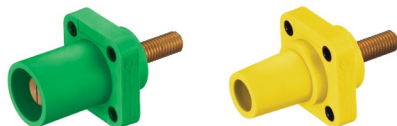

Receptacles, Stud Type Threaded Hole Mounting

Description	Color	Male Receptacles	Female Receptacles
400 amp Panel Mount, thermoplastic elastomer, mates with 300 and 400 amp Inlines.	Black	HBLMRSCBK	HBLFRSCBK
	White	HBLMRSCW	HBLFRSCW
	Green	HBLMRSCGN	HBLFRSCGN
	Red	HBLMRSCR	HBLFRSCR
	Blue	HBLMRSCBL	HBLFRSCBL
	Brown	HBLMRSCBN	HBLFRSCBN
	Orange	HBLMRSCO	HBLFRSCO
	Yellow	HBLMRSCY	HBLFRSCY

Receptacles, Extended Stud Type Threaded Hole Mounting