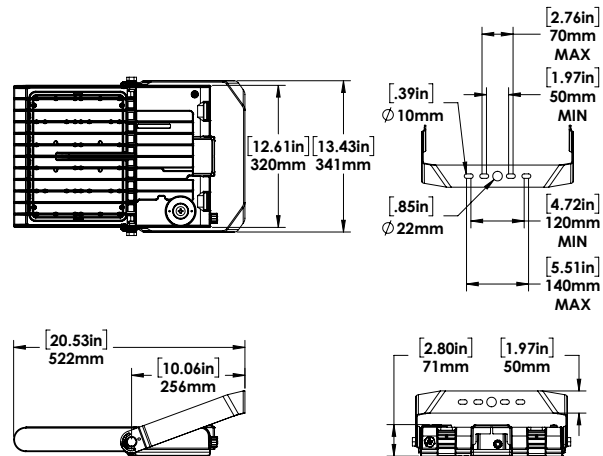

¹The above specs apply to the standard product configuration.

For spec information on other product configurations please see page 2.

FULL SPECIFICATIONS:

DESCRIPTION	VOLTAGE (V)	INPUT POWER (W)	LIGHT OUTPUT (LM)	EFFICACY (LM/W)	THD (%)	PF	CCT (K)	B-U-G
FL8S-LED300A150-B-4K-T5-XXX-DIM-[DMS;PC;Blank]	120-277	300	41709	139.0	15.0	0.900	4000	5-0-3
FL8S-LED300A150-B-4K-T3-XXX-DIM-[DMS;PC;Blank]	120-277	300	41071	136.9	15.0	0.900	4000	5-0-4
FL8S-LED300A150-B-5K-T5-XXX-DIM-[DMS;PC;Blank]	120-277	300	42098	140.3	15.0	0.900	5000	5-0-3
FL8S-LED300A150-B-5K-T3-XXX-DIM-[DMS;PC;Blank]	120-277	300	41467	138.2	15.0	0.900	5000	5-0-4
FL8S-LED300A150-L-4K-T5-XXX-DIM-[DMS;PC;Blank]	480	292	38807	132.9	15.0	0.900	4000	5-0-3
FL8S-LED300A150-L-4K-T3-XXX-DIM-[DMS;PC;Blank]	480	292	36739	125.7	15.0	0.900	4000	4-0-4
FL8S-LED300A150-L-5K-T5-XXX-DIM-[DMS;PC;Blank]	480	292	39223	134.2	15.0	0.900	5000	5-0-3
FL8S-LED300A150-L-5K-T3-XXX-DIM-[DMS;PC;Blank]	480	293	37026	126.4	15.0	0.900	5000	4-0-4

WEIGHT AND EPA				
	Weight (lbs)	0° Tilt	45° Tilt	90° Tilt
FL8S	15.2	0.60	1.73	2.26

LUMEN MAINTENANCE			
	50,000 Hours	75,000 Hours	100,000 Hours
FL8S-LED300	88%	83%	78%

DIMENSIONS:

FL8S-LED300A150

YOKE MOUNT