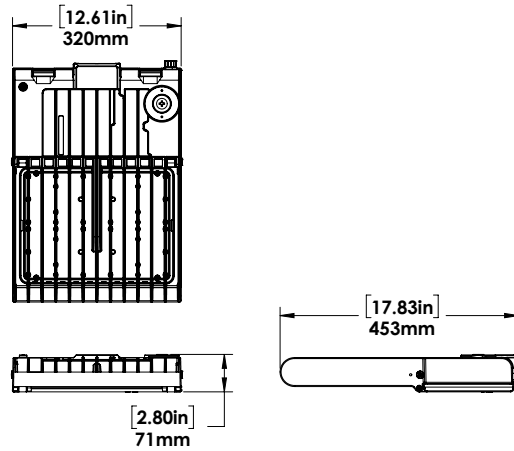

SPECIFICATIONS¹

Watts	300
Lumens	41709
Efficacy (Lm/W)	139.0
Replaces Up To	1000W MH
Color Temp	4000K, 5000K
Certifications	cULus, IP65, Wet Location, DLC Premium, NEMA 4X
Operating Temp	-40°C to +40°C (-40°F to 104°F)
Voltage	120-277, 480
Beam Pattern	T3 - Type III T5 - Type V
Total Harmonic Distortion	15%
Power Factor	0.9
Mounting Options	Yoke, Trunnion, Slip fitter, Slip fitter with Wall Adapter, Mounting Arm for Round or Square Poles.
Controls	Motion sensor, photocell, 3/7 pin receptacle

¹The above specs apply to the standard product configuration.

For spec information on other product configurations please see page 2.

FULL SPECIFICATIONS:

DESCRIPTION	VOLTAGE (V)	INPUT POWER (W)	LIGHT OUTPUT (LM)	EFFICACY (LM/W)	THD (%)	PF	CCT (K)	B-U-G
FL8S-LED300A150-B-4K-T5-XXX-DIM-[DMS;PC;Blank]	120-277	300	41709	139.0	15.0	0.900	4000	5-0-3
FL8S-LED300A150-B-4K-T3-XXX-DIM-[DMS;PC;Blank]	120-277	300	41071	136.9	15.0	0.900	4000	5-0-4
FL8S-LED300A150-B-5K-T5-XXX-DIM-[DMS;PC;Blank]	120-277	300	42098	140.3	15.0	0.900	5000	5-0-3
FL8S-LED300A150-B-5K-T3-XXX-DIM-[DMS;PC;Blank]	120-277	300	41467	138.2	15.0	0.900	5000	5-0-4
FL8S-LED300A150-L-4K-T5-XXX-DIM-[DMS;PC;Blank]	480	292	38807	132.9	15.0	0.900	4000	5-0-3
FL8S-LED300A150-L-4K-T3-XXX-DIM-[DMS;PC;Blank]	480	292	36739	125.7	15.0	0.900	4000	4-0-4
FL8S-LED300A150-L-5K-T5-XXX-DIM-[DMS;PC;Blank]	480	292	39223	134.2	15.0	0.900	5000	5-0-3
FL8S-LED300A150-L-5K-T3-XXX-DIM-[DMS;PC;Blank]	480	293	37026	126.4	15.0	0.900	5000	4-0-4

*NOTE: Lumen output values apply to 120-277V, Type V models.

AMPERAGE DRAW & SURGE PROTECTION							
	Current (A)					Surge Protection (kV)	
	120V	208V	240V	277V	480V	120-277V	480V
FL8S-LED300	2.63A	1.52A	1.32A	1.14A	0.66A	4kV	10kV

WEIGHT AND EPA				
	Weight (lbs)	0° Tilt	45° Tilt	90° Tilt
FL8S	15.2	0.60	1.73	2.26

LUMEN MAINTENANCE			
	50,000 Hours	75,000 Hours	100,000 Hours
FL8S-LED300	88%	83%	78%

DIMENSIONS:

FL8S-LED300A150

YOKE MOUNT