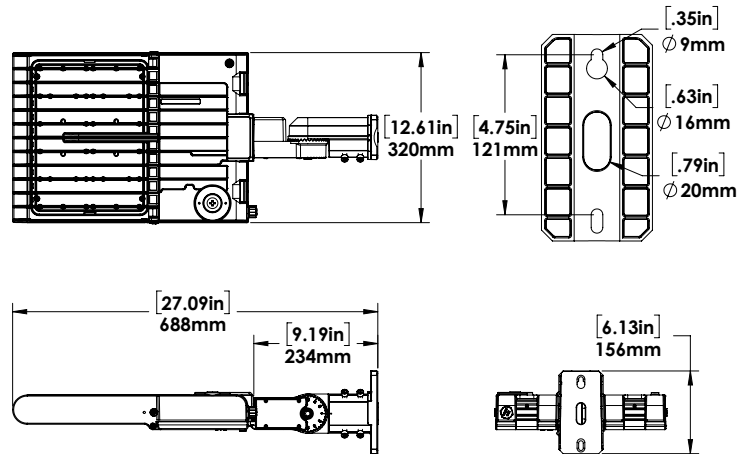

WEIGHT AND EPA				
	Weight (lbs)	0° Tilt	45° Tilt	90° Tilt
FL8S	15.2	0.60	1.73	2.26

LUMEN MAINTENANCE			
	50,000 Hours	75,000 Hours	100,000 Hours
FL8S-LED300	88%	83%	78%

DIMENSIONS:

FL8S-LED300A150

YOKE MOUNT

TRUNNION MOUNT

DIMENSIONS:

SLIP FITTER

SLIP FITTER WITH WALL ADAPTOR MOUNT

MOUNTING ARM FOR ROUND OR SQUARE POLES

ORDERING GUIDE:

FL8S-LED300A150

	Voltage	Color Temp.	Beam	Finish	Driver	Controls*
	B - 120-277V	5K - 5000K	T5 - Type 5	BRZ - Bronze	DIM - 0-10V Dimming	PC - Photocell
	L - 480V	4K - 4000K	T3 - Type 3	CC - Custom		DMS - Dimmable Motion Sensor
						3PIN - 3 Pin receptacle for ON/OFF photocells
						7PIN - 7 pin receptacle for smart control systems