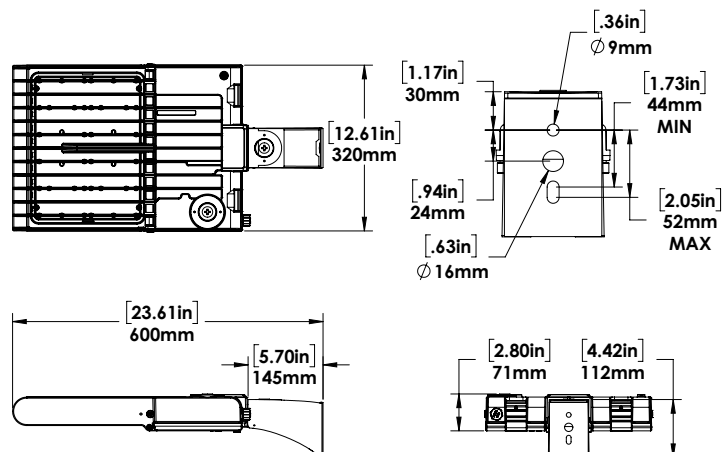

WEIGHT AND EPA				
	Weight (lbs)	0° Tilt	45° Tilt	90° Tilt
FL8S	15.2	0.60	1.73	2.26

LUMEN MAINTENANCE			
	50,000 Hours	75,000 Hours	100,000 Hours
FL8S-LED300	88%	83%	78%

DIMENSIONS:

FL8S-LED300A150

YOKE MOUNT

TRUNNION MOUNT

DIMENSIONS:

SLIP FITTER

SLIP FITTER WITH WALL ADAPTOR MOUNT

MOUNTING ARM FOR ROUND OR SQUARE POLES

ORDERING GUIDE:

FL8S-LED300A150

	Voltage	Color Temp.	Beam	Finish	Driver	Controls*
	B - 120-277V	5K - 5000K	T5 - Type 5	BRZ - Bronze	DIM - 0-10V Dimming	PC - Photocell
	L - 480V	4K - 4000K	T3 - Type 3	CC - Custom		DMS - Dimmable Motion Sensor
						3PIN - 3 Pin receptacle for ON/OFF photocells
						7PIN - 7 pin receptacle for smart control systems