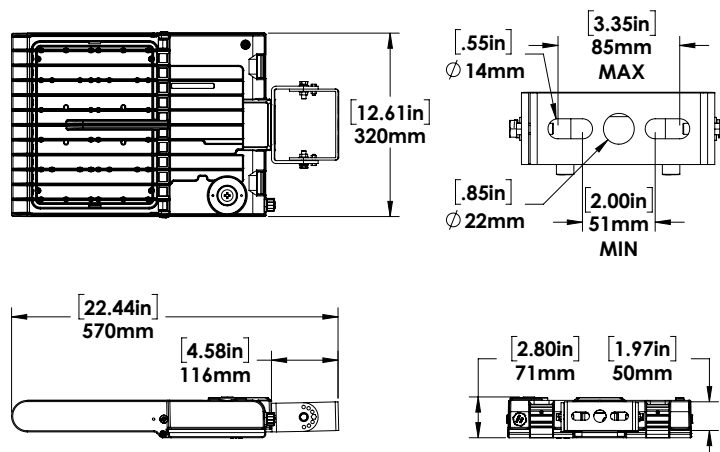

DIMENSIONS:

FL8S-LED300A150

YOKE MOUNT

TRUNNION MOUNT