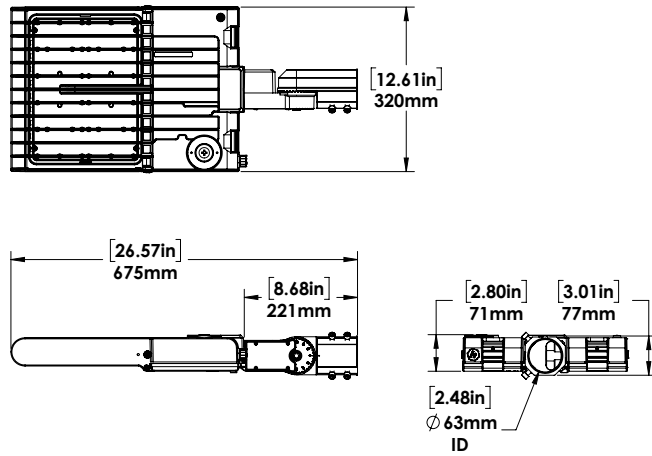

SLIP FITTER WITH WALL ADAPTOR MOUNT