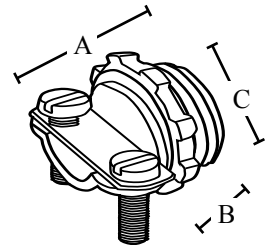

### Features

- Fits NM Cable: #14/2, #12/2, #12/3, AWG or 2 # 14/2 AWG or flex cord .300 to .560 inches diameter 3/8" (1/2" KO)

### Applications

- For connecting non-metallic cable to box or enclosure

### Standard Material

- Zinc die cast

Catalog Number	UPC	Size	Fits Cable	Unit Carton	Ship Case	Weight/Case	Inches		
							A	B	C
120	10690	3/8" 1/2"KO	NM Cable from 2#14-2 w/ground and 2#12-2 w/ground	100	1000	50	.814	.44	.92