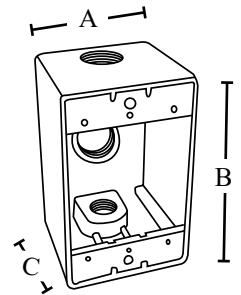

Single Gang Boxes

3 Hole Deep

Features

- 28 cubic inch capacity
- 1/2", 3/4" or 1" threaded hub
- Superior commercial quality die cast metal construction
- Boxes include closure plugs, grounding screws and mounting lugs
- Installation instructions included
- Gray, bronze and white

Catalog Number	UPC	Threaded Hub	Ship Case	Weight/Case	A	Inches B	C
WDB1350	85107	1/2"	20	16	2.81	4.56	2.62
WDB1350B*	86544	1/2"	20	16	2.81	4.56	2.62
WDB1350W**	86543	1/2"	20	16	2.81	4.56	2.62
WDB1375	85078	3/4"	20	16	2.81	4.56	2.62
WDB1375B*	86546	3/4"	20	16	2.81	4.56	2.62
WDB1375W**	86545	3/4"	20	16	2.81	4.56	2.62
WDB13100	85079	1"	20	16	2.81	4.56	2.62