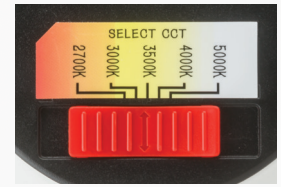

5 Switchable White Color Temperature Options

Simply adjust the color temperature from warm white (2700K) to daylight (5000K) allowing customization for your space.

Mounting springs are designed to fit into most residential recessed housings.

2 Lumen Packages Available - Select either standard or high lumen based on application needs or ceiling heights, etc.

65BEMW trim kit shown here