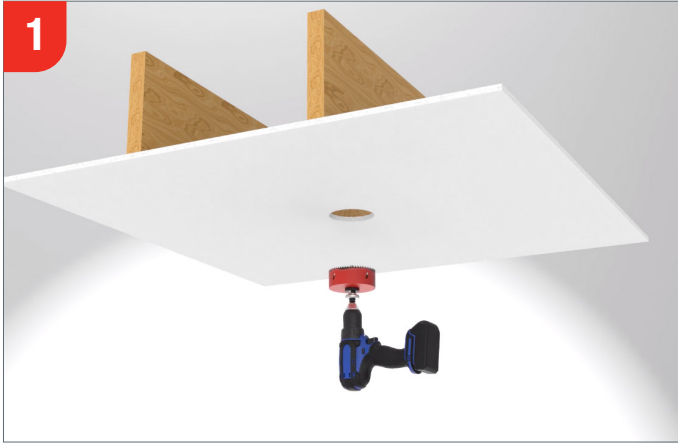

Just 4 Simple Steps