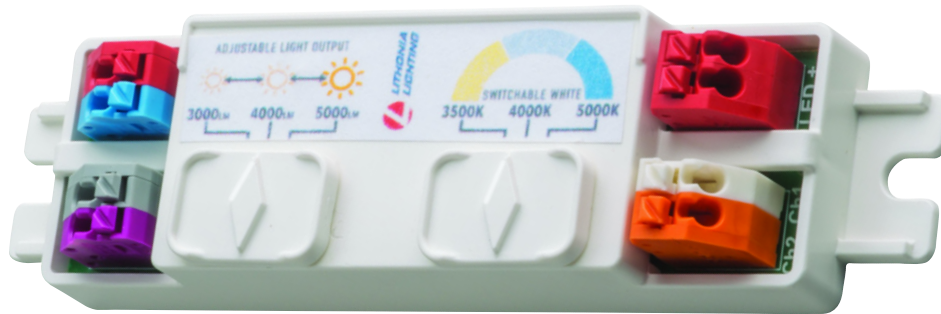

Ratings and Maintenance

The CSVT uses a tongue & groove, poured in gasket design that is compressed using a series of stainless or polymeric latches along the outside of the fixture body, allowing for the lens to hang when opening for easy, on the go maintenance and provides for impressive ratings such as CSA wet location, IP65, IP66 for general washdown, and NEMA4X!

**Motion Sensors powered by nLight
AIR® and SensorSwitch®**

Switch it up!

Choose the CSVT Switchable option for the ability to switch both lumens and color temperature in one fixture.

Switch and Features

Adjustable Lumens: Switchable White:

(4') 3,000L to 5,000L

3500K to 5000K

(8') 6,000L to 10,000L

Great for:

Distributors

- Stock 9 different configurations with 1 SKU!
- Increase inventory turns
- Fewer orders from the factory