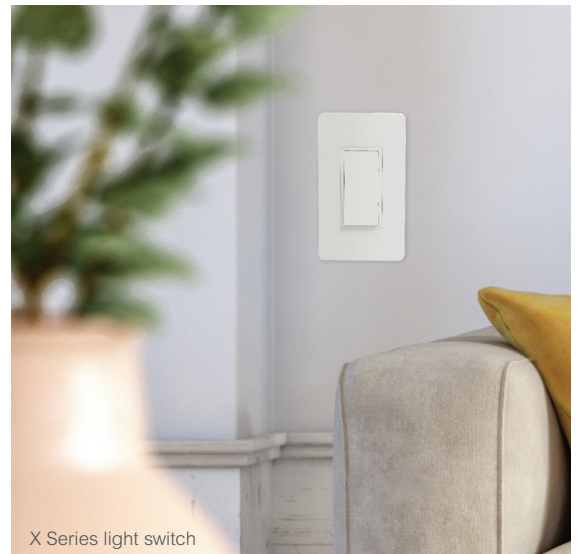

X Series light switch