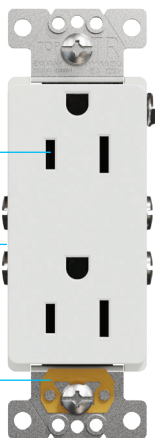

Self-grounding clip

Skip the separate ground screw