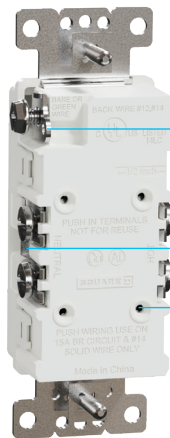

Bigger cutout for wire snips

Enjoy an easy-access cutout space for speedy wire snips

Wire push-in

Connect your wire quickly with push-in option and avoid the need to wrap

Wi-Fi and Z-Wave connectivity

Intelligent connectivity makes these wiring devices remotely manageable via voice command or app control. With smart wiring devices, you can create custom lighting scenes, monitor energy use down to the plug level, and much more.