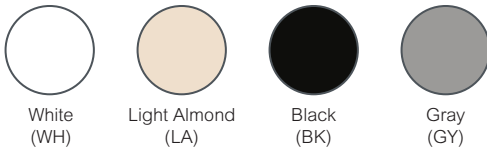

Receptacle cover plate (shown with X Series receptacle)

Introducing the new standard for wiring devices

The Square D X and XD Series wiring devices catalog listing

SQUARE D™ X Series

Available in four colors:

Color legend

- WH = White
- LA = Light Almond
- GY = Gray
- BK = Black
- XX = no color
- SS = Stainless Steel

Connected legend

- W = Wi-Fi
- Z = Z-Wave

Blank if not connected

Connected devices (with energy monitoring)