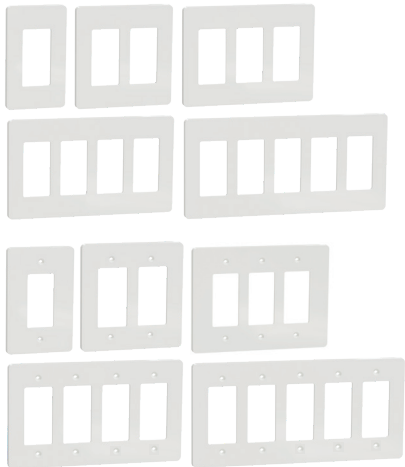

Wall plates

Description	Catalog No.	Color
1-gang screwless matte wall plate	SQWP141001	WH, LA, BK, GY
2-gang screwless matte wall plate	SQWP141002	WH, LA, BK, GY
3-gang screwless matte wall plate	SQWP141003	WH, LA, BK, GY
4-gang screwless matte wall plate	SQWP141004	WH, LA, BK, GY
5-gang screwless matte wall plate	SQWP141005	WH, LA, BK, GY

1-gang mid+ wall plate with screws	SQWS141001	WH, LA, BK, GY
2-gang mid+ wall plate with screws	SQWS141002	WH, LA, BK, GY
3-gang mid+ wall plate with screws	SQWS141003	WH, LA, BK, GY
4-gang mid+ wall plate with screws	SQWS141004	WH, LA, BK, GY
5-gang mid+ wall plate with screws	SQWS141005	WH, LA, BK, GY

Specialty covers

Description	Catalog No.	Color
1-gang blank matte wall plate	SQWS140001	WH, LA, BK, GY
2-gang blank wall plate	SQWS140002	WH, LA, BK, GY

Outdoor weatherproof covers

Description	Catalog No.	Color
1-gang weatherproof clear cover universal	SQWS83211	XX
2-gang weatherproof clear cover universal	SQWS83221	XX