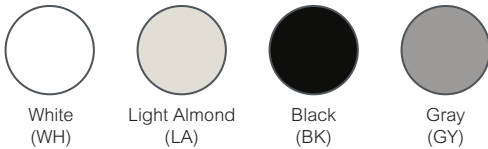

Available in four colors:

- White (WH)
- Light Almond (LA)
- Black (BK)
- Gray (GY)

Screwless Decorator wall plate

Screwless Decorator multi-gang wall plate (up to 5-gang available)

Decorator wall plate with screws (up to 5-gang available)

30- and 50-A cover plate

Outdoor waterproof covers

Enjoy reliability and a handsome look for outdoor in-use waterproof covers

SQUARE D™ X Series

Available in four colors:

Color legend

- WH = White
- LA = Light Almond
- BK = Black
- GY = Gray
- XX = No Color
- SS = Stainless Steel