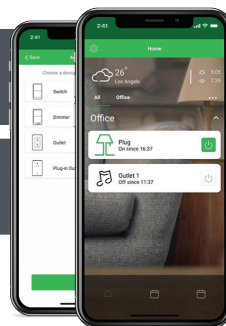

## Create schedules that fit your lifestyle

- Preset timing
- Align lighting with sunrise and sunset

Amazon Alexa and all related logos are trademarks of Amazon.com, Inc. or its affiliates. Google and Google Nest Audio are trademarks of Google LLC.

 Download Wiser Home by Schneider Electric

 Download on the App Store

Download from Google Play 

works with  works with  

works with 

Our Z-Wave devices do not work with any Schneider Electric app. Requires connection to a third-party hub.