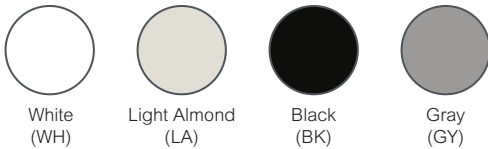

SQUARE D™ X Series

Available in four colors: