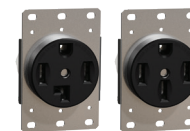

Dryer outlet 30 A NEMA 14-30 R	SQR46301	BK
Range outlet 50 A NEMA 14-50 R	SQR46501	BK