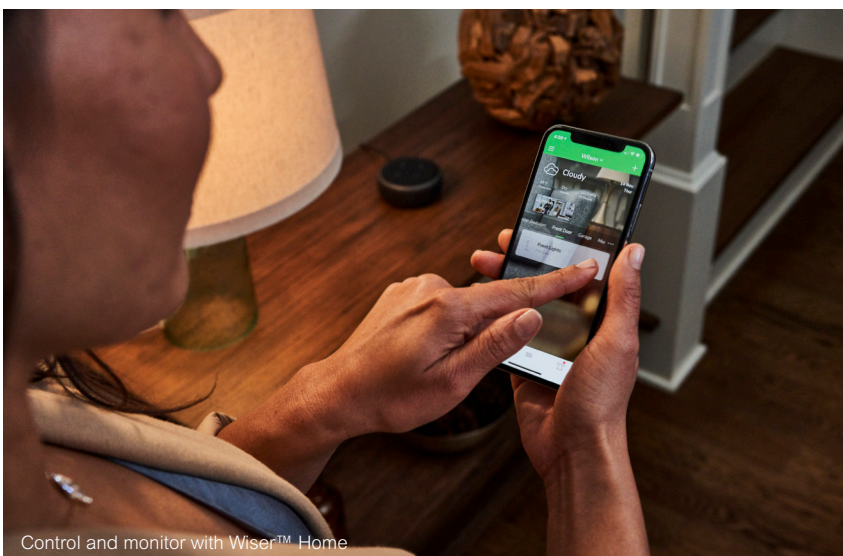

X Series Wi-Fi receptacle with wall plate

Time-tested reliability with a twist

Most light switches, outlets, and wall plates look the same as they did in the 1970s. Of course, anything that lasts that long surely must be doing something right. And yet, with Square D innovation, our new wiring devices retain all the classic functionality while raising the bar on aesthetics, durability, and connectivity.

Design is at the heart of our new wiring devices: X Series. The devices were designed with an elegant, minimalist look in mind, and this simplicity extends beyond form into function. We've consolidated all the new features into fewer products, so you get every benefit in any device you choose. It's all a variation on the same theme: flush-mounted, easy to install, and connected options.

Square D X Series: setting a new standard

Flexible and feature-rich, X Series sets the new benchmark for how today's wiring devices should look and feel. With X Series' interchangeable, flush-facing covers, you can adapt to any interior décor, while connectivity options help you save energy and live comfortably. The bottom line: X Series upgrades the conventional without reinventing the wheel.

Control and monitor with Wiser™ Home