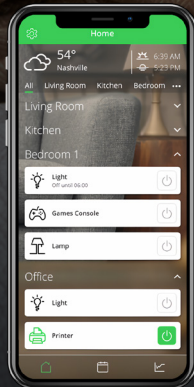

# A smart home starts with smart wiring devices

X Series smart switch

X Series smart receptacle and wall plate

Wiser™ Home app

[shop.se.com](http://shop.se.com)