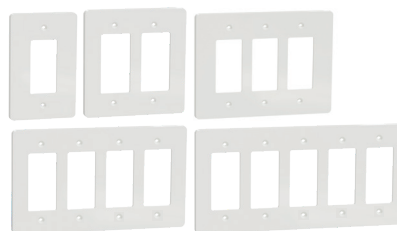

1-gang mid+ wall plate	SQWS141001	WH, LA, BK, GY
2-gang mid+ wall plate	SQWS141002	WH, LA, BK, GY
3-gang mid+ wall plate	SQWS141003	WH, LA, BK, GY
4-gang mid+ wall plate	SQWS141004	WH, LA, BK, GY
5-gang mid+ wall plate	SQWS141005	WH, LA, BK, GY