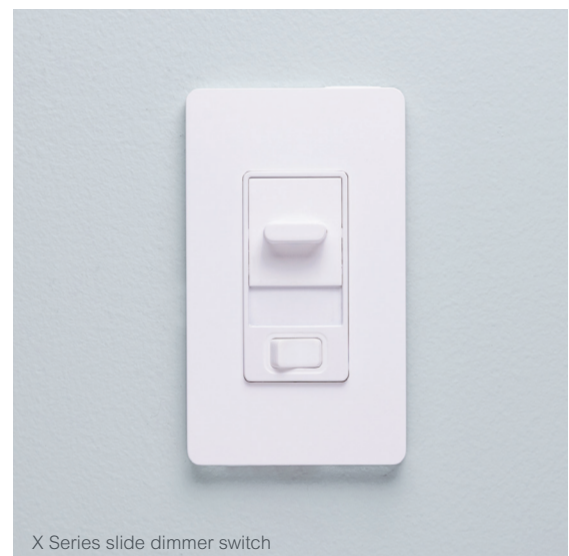

X Series slide dimmer switch