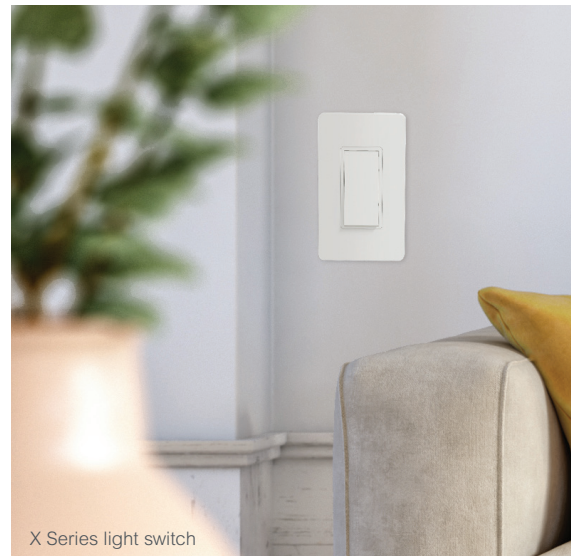

X Series light switch