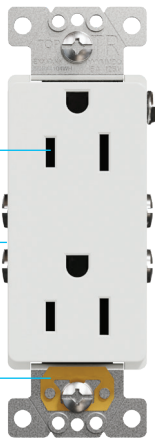

Self-grounding clip

Skip the separate ground screw