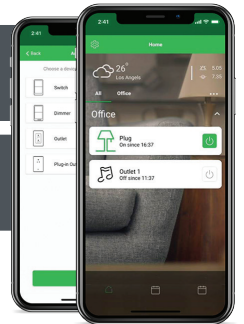

Comfort and convenience with built-in connectivity

X and XD Series devices are part of a larger universe of Square D residential energy solutions.

From grid to plug, we help you manage your home's electricity use more intelligently. With the Wiser™ Home by Schneider Electric app, you can harness Wi-Fi and Z-Wave connectivity to bring intelligent control to any plug or switch. Our connected receptacles become a key piece of the connected home, allowing you to control your receptacles and lights remotely.

Set lighting scenes for any situation

- Dinner time
- Movie time
- Bed time

Create schedules that fit your lifestyle

- Preset timing
- Align lighting with sunrise and sunset

Download Wiser Home by Schneider Electric

Download on the App Store

Download from Google Play

Our Z-Wave devices do not work with any Schneider Electric app. Requires connection to a third-party hub.

Square D X Series connected devices

Connect your switches, dimmers, and receptacles via Wi-Fi and Z-Wave

Wi-Fi and Z-Wave switches (shown with wall plate)

Wi-Fi and Z-Wave dimmers (shown with wall plate)

Wi-Fi and Z-Wave receptacles (shown with wall plate)

Achieve real-time energy monitoring and smaller energy bills with connected home solutions.