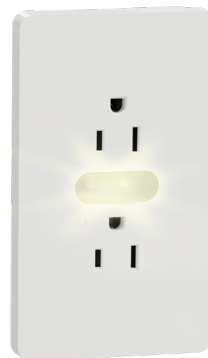

Guide light receptacle cover plate