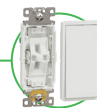

Switches

Description	Catalog No.	Colour
Switch residential single pole white 30 pack	SQR14103	WH
Switch module residential single pole 10 pack	SQR14100	XX
Switch module residential single pole	SQR14101	XX
3-way switch module residential 10 pack	SQR14130	XX
3-way switch module residential	SQR14131	XX
4-way switch module	SQR14141	XX
Momentary switch module residential single pole	SQR14103	XX
Switch module single pole 20 A	SQR14201	XX
3-way switch module 20 A	SQR14231	XX
Switch module rocker plate 10 pack	SQR16100	WH, LA, BK, GY
Switch module rocker plate	SQR16101	WH, LA, BK, GY

Includes both the switch module and rocker plate