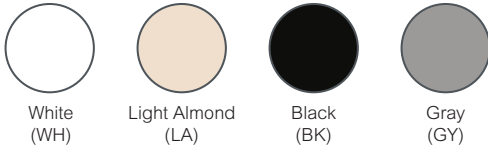

Receptacle cover plate (shown with X Series receptacle)

Introducing the new standard for wiring devices

The Square D X and XD Series wiring devices catalog listing

SQUARE D™ X Series

Available in four colors:

Color legend

WH = White
 LA = Light Almond
 GY = Gray
 BK = Black
 XX = no color
 SS = Stainless Steel

Connected legend

W = Wi-Fi
 Z = Z-Wave

Blank if not connected

Connected devices (with energy monitoring)