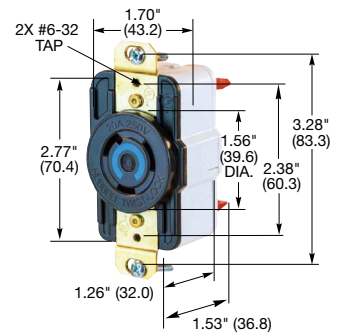

Note: See page B-54 for accessories.

HBL2733ST

Safety-Shroud® Twist-Lock®

IP20 SUITABILITY

Description	Catalog Number	
Gray Valox® angle housing, one gang, back wired.	HBL2730AR	HBL2740AR
Gray Valox® surface mounting, one gang, back wired.	HBL2730SR	HBL2740SR
Gray Valox® semi-flush, two gang, back wired.	HBL2730SR2	HBL2740SR2

HBL2730SW

Single Flush Receptacles

IP20 SUITABILITY

Description	Catalog Number	
Black nylon face, back and side wired.	HBL2730	HBL2740
Black and white nylon, spring termination.	HBL2730ST	-

Note: See page B-52 for accessories.