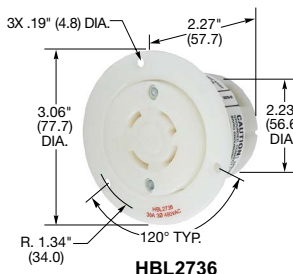

Note: See page B-54 for accessories.

HBL2733ST

Safety-Shroud® Twist-Lock®

IP20 SUITABILITY

Description	Catalog Number	
Gray Valox® angle housing, one gang, back wired.	HBL2730AR	HBL2740AR
Gray Valox® surface mounting, one gang, back wired.	HBL2730SR	HBL2740SR
Gray Valox® semi-flush, two gang, back wired.	HBL2730SR2	HBL2740SR2

HBL2730SW

Single Flush Receptacles

IP20 SUITABILITY

Description	Catalog Number	
Black nylon face, back and side wired.	HBL2730	HBL2740
Black and white nylon, spring termination.	HBL2730ST	-

Note: See page B-52 for accessories.

HBL2730ST

Insulgrip® Flanged Receptacles

Description	Catalog Number	
Nylon casing, back wired.	HBL2736	HBL2746
Nylon casing, back wire, spring termination	HBL2736ST	-

Note: See page B-52 for accessories.