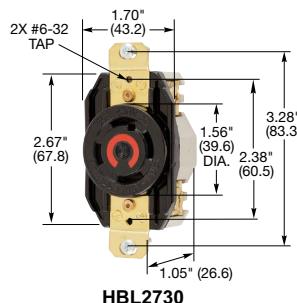

**30 Amp, 3Ø 480 and 3Ø 600 Volts AC
3 Pole, 4 Wire, Grounding**

**30A 3Ø 480V AC
NEMA L16-30R
10 HP**

**30A 3Ø 600V AC
NEMA L17-30R**

Connector Bodies

Watertight Safety-Shroud®

IP66 SUITABILITY   UL Type 4x, 12

Description	Cord Dia.	Catalog Number	
Black Valox® housing, white Valox® clamps.	.350"-1.150" (9-29)	HBL2733SW	HBL2743SW

Insulgrip®

IP20 SUITABILITY

Description	Cord Dia.	Catalog Number	
Black and white nylon.	.350"-1.150" (9-29)	HBL2733	HBL2743
Black and white nylon, spring termination	.350"-1.150" (9-29)	HBL2733ST	-
Corrosion resistant, yellow nylon.	.350"-1.150" (9-29)	HBL27CM33	HBL27CM43

Note: See page B-52 for accessories.

Receptacles

Watertight Safety-Shroud®

IP66 SUITABILITY   UL Type 4x, 12

Description	Catalog Number	
Gray Valox® housing and flange, back wired.	HBL2730SW	HBL2740SW

Note: See page B-54 for accessories.

Safety-Shroud® Twist-Lock®

IP20 SUITABILITY

Description	Catalog Number	
Gray Valox® angle housing, one gang, back wired.	HBL2730AR	HBL2740AR
Gray Valox® surface mounting, one gang, back wired.	HBL2730SR	HBL2740SR
Gray Valox® semi-flush, two gang, back wired.	HBL2730SR2	HBL2740SR2

Single Flush Receptacles

IP20 SUITABILITY

Description	Catalog Number	
Black nylon face, back and side wired.	HBL2730	HBL2740
Black and white nylon, spring termination.	HBL2730ST	-

Note: See page B-52 for accessories.

Insulgrip® Flanged Receptacles

Description	Catalog Number	
Nylon casing, back wired.	HBL2736	HBL2746
Nylon casing, back wire, spring termination	HBL2736ST	-

Note: See page B-52 for accessories.

HBL2730

Valox® is a trademark of SABIC Innovative Plastics, acquired from General Electric Company.

Dimensions in Inches (mm)