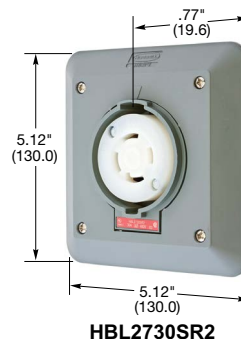

HBL2730SR2