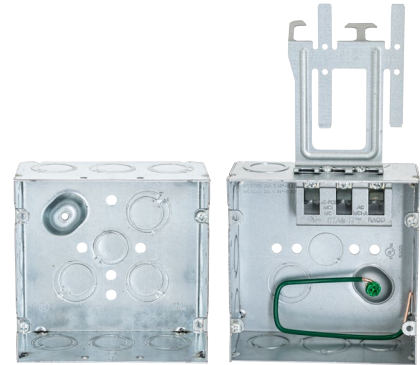

Featuring STAB-IT® connectors

Integrated into the box, our exclusive connectors are field proven to terminate MC cable up to 3 times faster than traditional cable clamps. It's easy: remove the pry-out, prep the cable, insert cable, done! These welded large boxes provide more room for wiring and include connectors for three or six cables, plus a knockout on the same side as the connectors. Available mounting brackets and cable management offer the first means of support.

- 3-cable STAB-IT connectors install 3 times faster than traditional connectors
- Designed for quick installation of flex, MC, MCI, MCI-A, MC-PCS, AC, and HCF cable
- HBL252MSCM & HBL252MS include far-side support on back
- Includes ground wires, box mounting brackets and cable clamps
- Easier installation for labor savings