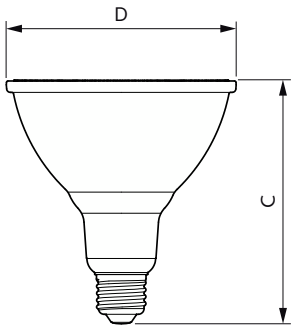

LED PAR38

13PAR38/LED/930/F25/DIM/GULW/T20 6/1FB

Philips LED spots with a single optic beam, provide a clean beam that's free from shadows with beam angles from 15 and 40 degrees to suit every general lighting application.

Product data

General Information		Wattage Equivalent	
Cap-Base	E26 [Single Contact Medium Screw]		120 W
Nominal lifetime	25,000 hour(s)	Starting Time (Nom)	0.5 s
Switching Cycle	25,000	Warm-up time to 60% light	0.5 s
Lighting Technology	LED	Power Factor (Fraction)	0.9
EU RoHS compliant	Yes	Voltage (Nom)	120 V
Light Technical		Temperature	
Color Code	930 [CCT of 3000K]	T-Case Maximum (Nom)	75 °C
Beam Angle (Nom)	25 degree(s)	Controls and Dimming	
Luminous Flux	1,200 lm	Dimmable	Only with specific dimmers
Luminous Intensity (Nom)	6,000 cd	Mechanical and Housing	
Color Designation	White (WH)	Bulb Finish	Clear
Correlated Color Temperature (Nom)	3000 K	Bulb Material	Glass
Luminous Efficacy (rated) (Nom)	92.00 lm/W	Bulb Shape	PAR38
Color Consistency	<4	Approval and Application	
Color rendering index (CRI)	90	Suitable For Accent Lighting	Yes
LLMF At End Of Nominal Lifetime (Nom)	70 %	Energy Certifications	Energy Star
Operating and Electrical		Product Data	
Line Frequency	50 to 60 Hz	Order product name	13PAR38/LED/930/F25/DIM/GULW/T20 6/1FB
Input Frequency	50 to 60 Hz		
Power Consumption	13 W		
Lamp Current (Nom)	120 mA		

LED PAR38

Full product name	13PAR38/LED/930/F25/DIM/GULW/T20 6/1FB
Order code	929003029604
Material Nr. (12NC)	929003029604
Numerator - Quantity Per Pack	1

EAN/UPC - Product/Case	046677567767
Numerator - Packs per outer box	6
EAN/UPC - Case	50046677567762

Dimensional drawing

Product	D	C
13PAR38/LED/930/F25/DIM/GULW/T20 6/1FB	122 mm	129 mm

Photometric data

Spectral Power Distribution Colour - 13PAR38/LED/930/F25/DIM/GULW/T20 6/1FB

Light Distribution Diagram - 13PAR38/LED/930/F25/DIM/GULW/T20 6/1FB