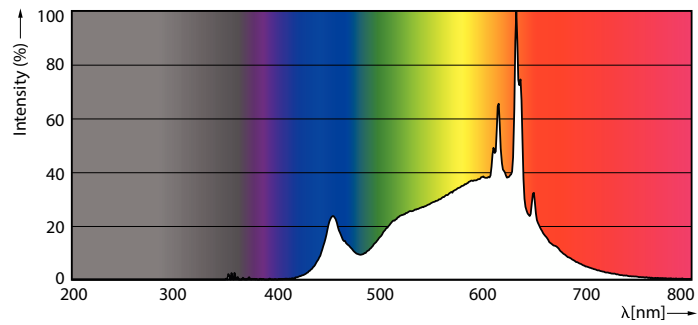

Product data

General Information		Wattage Equivalent	
Cap-Base	E26 [Single Contact Medium Screw]		120 W
Nominal lifetime	25,000 hour(s)	Starting Time (Nom)	0.5 s
Switching Cycle	25,000	Warm-up time to 60% light	0.5 s
Lighting Technology	LED	Power Factor (Fraction)	0.9
EU RoHS compliant	Yes	Voltage (Nom)	120 V
Light Technical		Temperature	
Color Code	930 [CCT of 3000K]	T-Case Maximum (Nom)	75 °C
Beam Angle (Nom)	25 degree(s)	Controls and Dimming	
Luminous Flux	1,200 lm	Dimmable	Only with specific dimmers
Luminous Intensity (Nom)	6,000 cd	Mechanical and Housing	
Color Designation	White (WH)	Bulb Finish	Clear
Correlated Color Temperature (Nom)	3000 K	Bulb Material	Glass
Luminous Efficacy (rated) (Nom)	92.00 lm/W	Bulb Shape	PAR38
Color Consistency	<4	Approval and Application	
Color rendering index (CRI)	90	Suitable For Accent Lighting	Yes
LLMF At End Of Nominal Lifetime (Nom)	70 %	Energy Certifications	Energy Star
Operating and Electrical		Product Data	
Line Frequency	50 to 60 Hz	Order product name	13PAR38/LED/930/F25/DIM/GULW/T20 6/1FB
Input Frequency	50 to 60 Hz		
Power Consumption	13 W		
Lamp Current (Nom)	120 mA		

Dimensional drawing

Product	D	C
13PAR38/LED/930/F25/DIM/GULW/T20 6/1FB	122 mm	129 mm

Photometric data

Spectral Power Distribution Colour - 13PAR38/LED/930/F25/DIM/GULW/T20 6/1FB

Light Distribution Diagram - 13PAR38/LED/930/F25/DIM/GULW/T20 6/1FB