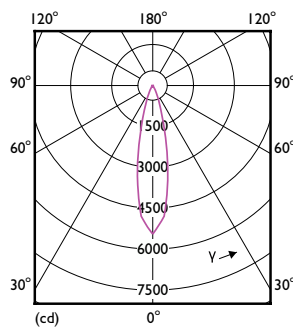

Product data

General Information		Wattage Equivalent	
Cap-Base	E26 [Single Contact Medium Screw]		120 W
Nominal lifetime	25,000 hour(s)	Starting Time (Nom)	0.5 s
Switching Cycle	25,000	Warm-up time to 60% light	0.5 s
Lighting Technology	LED	Power Factor (Fraction)	0.9
EU RoHS compliant	Yes	Voltage (Nom)	120 V
Light Technical		Temperature	
Color Code	930 [CCT of 3000K]	T-Case Maximum (Nom)	75 °C
Beam Angle (Nom)	25 degree(s)	Controls and Dimming	
Luminous Flux	1,200 lm	Dimmable	Only with specific dimmers
Luminous Intensity (Nom)	6,000 cd	Mechanical and Housing	
Color Designation	White (WH)	Bulb Finish	Clear
Correlated Color Temperature (Nom)	3000 K	Bulb Material	Glass
Luminous Efficacy (rated) (Nom)	92.00 lm/W	Bulb Shape	PAR38
Color Consistency	<4	Approval and Application	
Color rendering index (CRI)	90	Suitable For Accent Lighting	Yes
LLMF At End Of Nominal Lifetime (Nom)	70 %	Energy Certifications	Energy Star
Operating and Electrical		Product Data	
Line Frequency	50 to 60 Hz	Order product name	13PAR38/LED/930/F25/DIM/GULW/T20 6/1FB
Input Frequency	50 to 60 Hz		
Power Consumption	13 W		
Lamp Current (Nom)	120 mA		

Dimensional drawing

Product	D	C
13PAR38/LED/930/F25/DIM/GULW/T20 6/1FB	122 mm	129 mm

Photometric data

Spectral Power Distribution Colour - 13PAR38/LED/930/F25/DIM/GULW/T20 6/1FB

Light Distribution Diagram - 13PAR38/LED/930/F25/DIM/GULW/T20 6/1FB