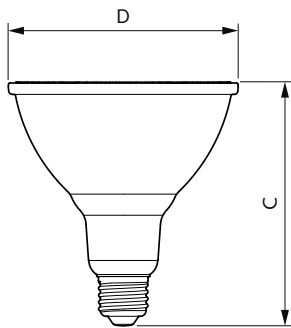

## 10PAR38/LED/927/F40/DIM/GULW/T20 6/1FB

Philips LED spots with a single optic beam, provide a clean beam that's free from shadows with beam angles from 15 and 40 degrees to suit every general lighting application.

### Product data

General Information		Wattage Equivalent	
Cap-Base	E26 [Single Contact Medium Screw]		90 W
Nominal lifetime	25,000 hour(s)	Starting Time (Nom)	0.5 s
Switching Cycle	50,000	Warm-up time to 60% light	0.5 s
Lighting Technology	LED	Power Factor (Fraction)	0.9
EU RoHS compliant	Yes	Voltage (Nom)	120 V
Light Technical		Temperature	
Color Code	927 [CCT of 2700K]	T-Case Maximum (Nom)	70 °C
Beam Angle (Nom)	40 degree(s)	Controls and Dimming	
Luminous Flux	900 lm	Dimmable	Only with specific dimmers
Luminous Intensity (Nom)	1,800 cd	Mechanical and Housing	
Color Designation	Warm White (WW)	Bulb Finish	Clear
Correlated Color Temperature (Nom)	2700 K	Bulb Material	Glass
Luminous Efficacy (rated) (Nom)	90.00 lm/W	Bulb Shape	PAR38
Color Consistency	<4	Approval and Application	
Color rendering index (CRI)	90	Suitable For Accent Lighting	Yes
LLMF At End Of Nominal Lifetime (Nom)	70 %	Energy Certifications	Energy Star
Operating and Electrical		Product Data	
Line Frequency	50 to 60 Hz	Order product name	10PAR38/LED/927/F40/DIM/GULW/T20 6/1FB
Input Frequency	50 to 60 Hz		
Power Consumption	10 W		
Lamp Current (Nom)	97 mA		

# LED PAR38

Full product name	10PAR38/LED/927/F40/DIM/GULW/T20 6/1FB
Order code	929003029004
Material Nr. (12NC)	929003029004
Numerator - Quantity Per Pack	1

EAN/UPC - Product/Case	046677567897
Numerator - Packs per outer box	6
EAN/UPC - Case	50046677567892

## Dimensional drawing

Product	D	C
10PAR38/LED/927/F40/DIM/GULW/T20 6/1FB	122 mm	129 mm