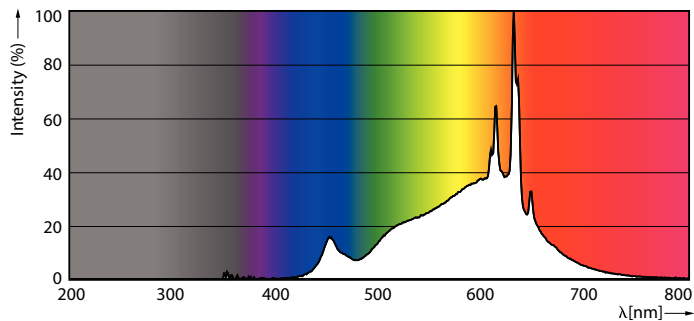

Accent Lighting Spots - 10PAR38/LED/927/F40/DIM/GULW/T20 6/1FB

Spectral Power Distribution Colour - 10PAR38/LED/927/F40/DIM/GULW/T20 6/1FB