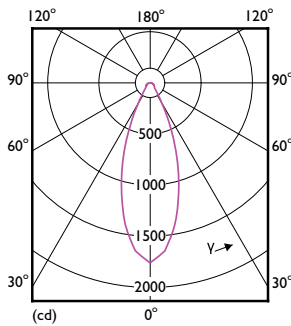

Light Distribution Diagram - 10PAR38/LED/927/F40/DIM/GULW/T20 6/1FB