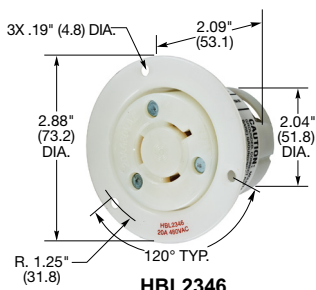

**20 Amp, 347, 480, 600 and 125/250 Volts AC**  
**2 Pole, 3 Wire, Grounding and 3 Pole, 3 Wire, Non-Grounding**

**HBL2341**

**HBL2341ST**

**HBL2345**

**HBL2343**

**HBL2340**

**HBL2346**

Dimensions in Inches (mm)

## Plugs

Description	Cord Dia.	Catalog Number			
Black and white nylon.	.360"-.930" (9-24)	<b>HBL3721</b>	<b>HBL2341</b>	<b>HBL2351</b>	-
Black and white nylon, spring termination		-	<b>HBL2341ST</b>	-	-
Black and white nylon (Not shown).	.300"-1.050" (7.6-26.7)	-	-	-	<b>HBL2361</b>

## Connector Bodies

Description	Cord Dia.	Catalog Number			
Black and white nylon.	.360"-.930" (9-24)	<b>HBL3723</b>	<b>HBL2343</b>	<b>HBL2353</b>	-
Black and white nylon, spring termination	.360"-.930" (9-24)	-	<b>HBL2343ST</b>	-	-
Black and white nylon (Not shown).	.300"-1.050" (7.6-26.7)	-	-	-	<b>HBL2363</b>

## Single Flush Receptacles

Description	Catalog Number			
Black nylon face, back and side wired.	<b>HBL3720</b>	<b>HBL2340</b>	<b>HBL2350</b>	<b>HBL2360</b>
Watertight Safety-Shroud®, gray Valox® housing and flange, back and side wired, (Not shown).	-	<b>HBL2340SW</b>	-	-
Isolated ground, orange nylon face, back and side wired.	-	<b>IG2340</b>	-	-