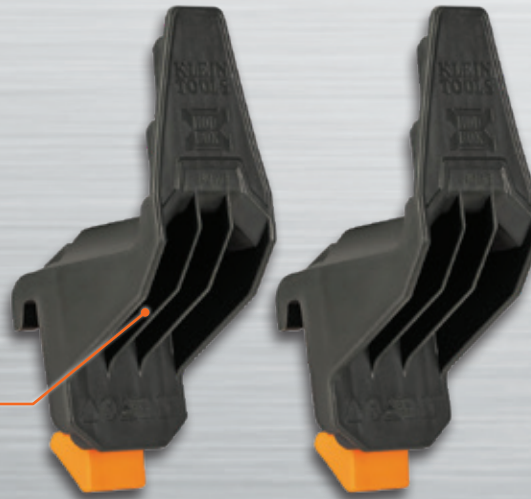

HOOK IN

LOCK

RELEASE

Attachments connect with one hand to the rail system on MODbox™ components to make a custom mobile workstation.

MAGNETIC STRIP RAIL ATTACHMENT

Klein Tools MODbox™ Magnetic Strip Rail Attachment is made with powerful Rare-Earth magnets. Secure frequently used hand tools or bits on the large magnetic surface.

Made with TPV overmold for durability and a soft feel

Large 7" magnetic surface area

Powerful, rare-earth magnets keep tools secure

KEEP COMMONLY USED TOOLS AND FASTENERS WITHIN CLOSE REACH

POWERFUL MAGNETS KEEP TOOLS SECURE EVEN WHEN IN MOTION

MULTI-HOOK RAIL ATTACHMENT

Klein Tools MODbox™ Multi-hook Rail Attachment secures items to the rails for accessibility at the jobsite. Versatile Multi-hooks come two in a pack and can be placed together for larger items, separately, or inverted on the rail.

Comes in a 2-pack

PLACE SIDE-BY-SIDE FOR LARGER ITEMS SUCH AS FISH TAPE

PLACE SEPARATELY WITH ONE HOOK INVERTED TO WRAP CORDS

Secure Rail Attachments inside the Rolling Toolbox (Cat. No. 54802MB) and Medium Toolbox (Cat. No. 54803MB) with the Internal Rail Accessory (Cat. No. 54818MB), all sold separately.