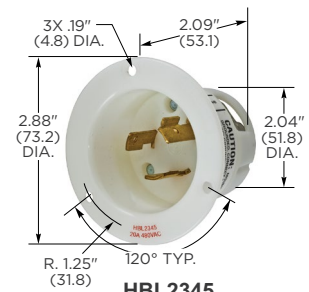

## Single Flush Receptacles

Description	Catalog Number			
	HBL3720	HBL2340	HBL2350	HBL2360
Black nylon face, back and side wired.	—	HBL2340SW	—	—
Watertight Safety-Shroud®, gray Valox® housing and flange, back and side wired (not shown).	—	IG2340	—	—
Isolated ground, orange nylon face, back and side wired.	—	—	—	—

## Flanged Receptacles

Description	Catalog Number			
	HBL3726	HBL2346	HBL2356	HBL2366
Nylon casing, back wired.	—	—	—	—

Note: See page C-52 for accessories.

See page C-69 for technical information.

See page C-45 for switched enclosure.

See page C-49 for Add-A-Shroud® kit. For use with connector bodies.

Only receptacles and plugs up to 480V AC are HP rated.

HP ratings are AC only.

Valox® is a trademark of SABIC Innovative Plastics, acquired from General Electric Company.

Dimensions in Inches (mm)

HBL2341

HBL2341ST

HBL2345

HBL2343

HBL2340

HBL2346