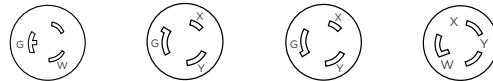

Flanged Inlets

Description	Catalog Number			
	HBL3725	HBL2345	HBL2355	HBL2365
Nylon casing, back wired.	—	HBL2345ST	—	—
Nylon casing, spring termination.	—	—	—	—

Note: See page C-53 for accessories.

IP20
SUITABILITY

Connector Bodies

Description	Cord Dia.	Catalog Number			
		20A 347V AC NEMA L24-20R	20A 480V AC NEMA L8-20R 3 HP	20A 600V AC NEMA L9-20R	20A 125/250V AC NEMA L10-20R 2 (1) HP
Black and white nylon.	.360"-.930" (9-24)	HBL3723	HBL2343	HBL2353	—
Black and white nylon, spring termination.	.360"-.930" (9-24)	—	HBL2343ST	—	—
Black and white nylon (not shown).	.300"-1.050" (7.6-26.7)	—	—	—	HBL2363

Note: See pages C-52 and C-53 for accessories.

Single Flush Receptacles

Description	Catalog Number			
	HBL3720	HBL2340	HBL2350	HBL2360
Black nylon face, back and side wired.	—	HBL2340SW	—	—
Watertight Safety-Shroud®, gray Valox® housing and flange, back and side wired (not shown).	—	IG2340	—	—
Isolated ground, orange nylon face, back and side wired.	—	—	—	—

Note: See page C-52 for accessories.

Flanged Receptacles

Description	Catalog Number			
	HBL3726	HBL2346	HBL2356	HBL2366
Nylon casing, back wired.	—	—	—	—

Note: See page C-52 for accessories.

See page C-69 for technical information.

See page C-45 for switched enclosure.

See page C-49 for Add-A-Shroud® kit. For use with connector bodies.

Only receptacles and plugs up to 480V AC are HP rated.

HP ratings are AC only.

Valox® is a trademark of SABIC Innovative Plastics, acquired from General Electric Company.

Dimensions in Inches (mm)