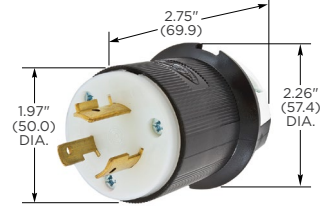

20A Twist-Lock Devices

**20 Amp, 347, 480, 600 and 125/250 Volts AC,
2 Pole, 3 Wire, Grounding and
3 Pole, 3 Wire, Non-Grounding**

IP20
SUITABILITY

Plugs

Description	Cord Dia.	Catalog Number			
		20A 347V AC NEMA L24-20P	20A 480V AC NEMA L8-20P 3 HP	20A 600V AC NEMA L9-20P	20A 125/250V AC NEMA L10-20P 2 (1) HP
Black and white nylon.	.360"-.930" (9-24)	HBL3721	HBL2341	HBL2351	—
Black and white nylon, spring termination.	.360"-.930" (9-24)	—	HBL2341ST	—	—
Black and white nylon (not shown).	.300"-1.050" (7.6-26.7)	—	—	—	HBL2361

Note: See page C-48 for accessories.

Flanged Inlets

Description	Catalog Number			
	HBL3725	HBL2345	HBL2355	HBL2365
Nylon casing, back wired.	—	HBL2345ST	—	—
Nylon casing, spring termination.	—	—	—	—

Note: See page C-53 for accessories.

IP20
SUITABILITY

Connector Bodies

Description	Cord Dia.	Catalog Number			
		20A 347V AC NEMA L24-20R	20A 480V AC NEMA L8-20R 3 HP	20A 600V AC NEMA L9-20R	20A 125/250V AC NEMA L10-20R 2 (1) HP
Black and white nylon.	.360"-.930" (9-24)	HBL3723	HBL2343	HBL2353	—
Black and white nylon, spring termination.	.360"-.930" (9-24)	—	HBL2343ST	—	—
Black and white nylon (not shown).	.300"-1.050" (7.6-26.7)	—	—	—	HBL2363

Note: See pages C-52 and C-53 for accessories.

Single Flush Receptacles

Description	Catalog Number			
	HBL3720	HBL2340	HBL2350	HBL2360
Black nylon face, back and side wired.	—	HBL2340SW	—	—
Watertight Safety-Shroud®, gray Valox® housing and flange, back and side wired (not shown).	—	IG2340	—	—
Isolated ground, orange nylon face, back and side wired.	—	—	—	—

Note: See page C-52 for accessories.

Flanged Receptacles

Description	Catalog Number			
	HBL3726	HBL2346	HBL2356	HBL2366
Nylon casing, back wired.	—	—	—	—

Note: See page C-52 for accessories.

See page C-69 for technical information.

See page C-45 for switched enclosure.