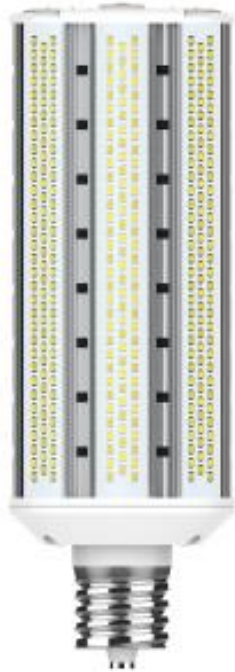

## SATCO S28987

60W/LED/WP/CCT/EX39/100-277V

### General

Status	Active
Watts	20W/40W/60W
HID Equivalent	250W
Volts	100V-277V
Shape	Corncob
Base	Mogul Extended
ANSI Base	EX39
Finish	White
CCT (Kelvin)	3000K/4000K/5000K
CRI	80
Lumens	3200L/6500L/9000L
Beam Spread	180
Dimmable	Yes-Dimmable
Hours Rated	50000
Lamp Type	Corncob
Technology	LED
Min Compartment Size	Length: 7.88 in. Width 7.58 in.
Ballasting Requirements	Ballast Bypass