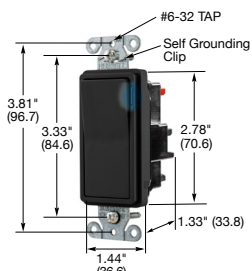

DS320STILBK

EdgeConnect™ Style Line® Decorator Specification Grade Commercial Series, Illuminated, Light ON with Load OFF 20A, 120/277V AC

Description	Toggle Color	Single Pole	Three Way
Rocker, with Blue LED, Spring Termination.	Black	DS120STILBK	DS320STILBK
	Brown	DS120STIL	DS320STIL
	Gray	DS120STILGY	DS320STILGY
	Ivory	DS120STILI	DS320STILI
	Light Almond	DS120STILLA	DS320STILLA
	Red	DS120STILR	DS320STILR
	White	DS120STILW	DS320STILW

Dimensions in Inches (mm)