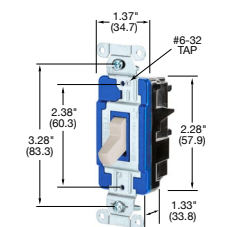

CSB115STLA

Dimensions in Inches (mm)