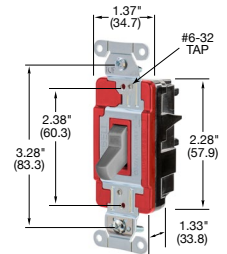

EdgeConnect™ HBL® Extra Heavy Duty Industrial Series, 15A, 120/277V AC

Description	Toggle Color	Single Pole	Three Way
Toggle, Spring Termination.	Black	HBL1201STBK	HBL1203STBK
	Brown	HBL1201ST	HBL1203ST
	Gray	HBL1201STGY	HBL1203STGY
	Ivory	HBL1201STI	HBL1203STI
	Light Almond	HBL1201STLA	HBL1203STLA
	Red	HBL1201STR	HBL1203STR
	White	HBL1201STW	HBL1203STW

HBL1201STBK

20A, 120/277V AC

Description	Toggle Color	Single Pole	Three Way
Toggle, Spring Termination.	Black	HBL1221STBK	HBL1223STBK
	Brown	HBL1221ST	HBL1223ST
	Gray	HBL1221STGY	HBL1223STGY
	Ivory	HBL1221STI	HBL1223STI
	Light Almond	HBL1221STLA	HBL1223STLA
	Red	HBL1221STR	HBL1223STR
	White	HBL1221STW	HBL1223STW

HBL1223STGY

EdgeConnect™ HBL® Extra Heavy Duty Industrial Series, Illuminated Toggle Switches, Light ON with Load OFF, 15A, 120/277V AC

Description	Toggle Color	Single Pole	Three Way
Nylon toggle, Spring Termination.	Black	HBL1201STILBK	HBL1203STILBK
	Brown	HBL1201STIL	HBL1203STIL
	Gray	HBL1201STILGY	HBL1203STILGY
	Ivory	HBL1201STILI	HBL1203STILI
	Light Almond	HBL1201STILLA	HBL1203STILLA
	Red	HBL1201STILR	HBL1203STILR
	White	HBL1201STILW	HBL1203STILW
	Clear	HBL1201STILC	HBL1203STILC

HBL1201STILR

20A, 120/277V AC

Description	Toggle Color	Single Pole	Three Way
Nylon toggle, Spring Termination.	Black	HBL1221STILBK	HBL1223STILBK
	Brown	HBL1221STIL	HBL1223STIL
	Gray	HBL1221STILGY	HBL1223STILGY
	Ivory	HBL1221STILI	HBL1223STILI
	Light Almond	HBL1221STILLA	HBL1223STILLA
	Red	HBL1221STILR	HBL1223STILR
	White	HBL1221STILW	HBL1223STILW
	Clear	HBL1221STILC	HBL1223STILC