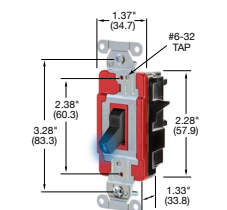

HBL1223STGY

EdgeConnect™ HBL® Extra Heavy Duty Industrial Series, Illuminated Toggle Switches, Light ON with Load OFF, 15A, 120/277V AC

Description	Toggle Color	Single Pole	Three Way
Nylon toggle, Spring Termination.	Black	HBL1201STILBK	HBL1203STILBK
	Brown	HBL1201STIL	HBL1203STIL
	Gray	HBL1201STILGY	HBL1203STILGY
	Ivory	HBL1201STILI	HBL1203STILI
	Light Almond	HBL1201STILLA	HBL1203STILLA
	Red	HBL1201STILR	HBL1203STILR
	White	HBL1201STILW	HBL1203STILW
	Clear	HBL1201STILC	HBL1203STILC

HBL1201STILR

20A, 120/277V AC

Description	Toggle Color	Single Pole	Three Way
Nylon toggle, Spring Termination.	Black	HBL1221STILBK	HBL1223STILBK
	Brown	HBL1221STIL	HBL1223STIL
	Gray	HBL1221STILGY	HBL1223STILGY
	Ivory	HBL1221STILI	HBL1223STILI
	Light Almond	HBL1221STILLA	HBL1223STILLA
	Red	HBL1221STILR	HBL1223STILR
	White	HBL1221STILW	HBL1223STILW
	Clear	HBL1221STILC	HBL1223STILC