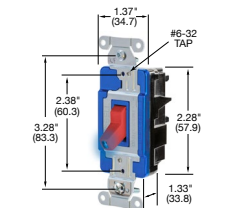

HBL1201STBK

20A, 120/277V AC

Description	Toggle Color	Single Pole	Three Way
Toggle, Spring Termination.	Black	HBL1221STBK	HBL1223STBK
	Brown	HBL1221ST	HBL1223ST
	Gray	HBL1221STGY	HBL1223STGY
	Ivory	HBL1221STI	HBL1223STI
	Light Almond	HBL1221STLA	HBL1223STLA
	Red	HBL1221STR	HBL1223STR
	White	HBL1221STW	HBL1223STW

HBL1223STGY

EdgeConnect™ HBL® Extra Heavy Duty Industrial Series, Illuminated Toggle Switches, Light ON with Load OFF, 15A, 120/277V AC

Description	Toggle Color	Single Pole	Three Way
Nylon toggle, Spring Termination.	Black	HBL1201STILBK	HBL1203STILBK
	Brown	HBL1201STIL	HBL1203STIL
	Gray	HBL1201STILGY	HBL1203STILGY
	Ivory	HBL1201STILI	HBL1203STILI
	Light Almond	HBL1201STILLA	HBL1203STILLA
	Red	HBL1201STILR	HBL1203STILR
	White	HBL1201STILW	HBL1203STILW
	Clear	HBL1201STILC	HBL1203STILC

HBL1201STILR

20A, 120/277V AC

Description	Toggle Color	Single Pole	Three Way
Nylon toggle, Spring Termination.	Black	HBL1221STILBK	HBL1223STILBK
	Brown	HBL1221STIL	HBL1223STIL
	Gray	HBL1221STILGY	HBL1223STILGY
	Ivory	HBL1221STILI	HBL1223STILI
	Light Almond	HBL1221STILLA	HBL1223STILLA
	Red	HBL1221STILR	HBL1223STILR
	White	HBL1221STILW	HBL1223STILW
	Clear	HBL1221STILC	HBL1223STILC