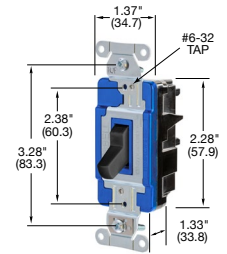

EdgeConnect™ HBL® Extra Heavy Duty Industrial Series, 15A, 120/277V AC

Description	Toggle Color	Single Pole	Three Way
Toggle, Spring Termination.	Black	HBL1201STBK	HBL1203STBK
	Brown	HBL1201ST	HBL1203ST
	Gray	HBL1201STGY	HBL1203STGY
	Ivory	HBL1201STI	HBL1203STI
	Light Almond	HBL1201STLA	HBL1203STLA
	Red	HBL1201STR	HBL1203STR
	White	HBL1201STW	HBL1203STW

HBL1201STBK

20A, 120/277V AC

Description	Toggle Color	Single Pole	Three Way
Toggle, Spring Termination.	Black	HBL1221STBK	HBL1223STBK
	Brown	HBL1221ST	HBL1223ST
	Gray	HBL1221STGY	HBL1223STGY
	Ivory	HBL1221STI	HBL1223STI
	Light Almond	HBL1221STLA	HBL1223STLA
	Red	HBL1221STR	HBL1223STR
	White	HBL1221STW	HBL1223STW

HBL1223STGY

EdgeConnect™ HBL® Extra Heavy Duty Industrial Series, Illuminated Toggle Switches, Light ON with Load OFF, 15A, 120/277V AC

Description	Toggle Color	Single Pole	Three Way
Nylon toggle, Spring Termination.	Black	HBL1201STILBK	HBL1203STILBK
	Brown	HBL1201STIL	HBL1203STIL
	Gray	HBL1201STILGY	HBL1203STILGY
	Ivory	HBL1201STILI	HBL1203STILI
	Light Almond	HBL1201STILLA	HBL1203STILLA
	Red	HBL1201STILR	HBL1203STILR
	White	HBL1201STILW	HBL1203STILW
	Clear	HBL1201STILC	HBL1203STILC

HBL1201STILR

20A, 120/277V AC

Description	Toggle Color	Single Pole	Three Way
Nylon toggle, Spring Termination.	Black	HBL1221STILBK	HBL1223STILBK
	Brown	HBL1221STIL	HBL1223STIL
	Gray	HBL1221STILGY	HBL1223STILGY
	Ivory	HBL1221STILI	HBL1223STILI
	Light Almond	HBL1221STILLA	HBL1223STILLA
	Red	HBL1221STILR	HBL1223STILR
	White	HBL1221STILW	HBL1223STILW
	Clear	HBL1221STILC	HBL1223STILC