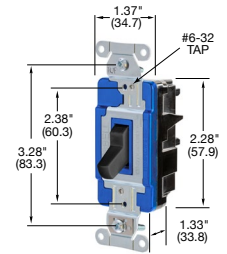

EdgeConnect™ HBL® Extra Heavy Duty Industrial Series, 15A, 120/277V AC

| Description | Toggle Color | Single Pole | Three Way |
|-----------------------------|--------------|--------------------|--------------------|
| Toggle, Spring Termination. | Black | HBL1201STBK | HBL1203STBK |
| | Brown | HBL1201ST | HBL1203ST |
| | Gray | HBL1201STGY | HBL1203STGY |
| | Ivory | HBL1201STI | HBL1203STI |
| | Light Almond | HBL1201STLA | HBL1203STLA |
| | Red | HBL1201STR | HBL1203STR |
| | White | HBL1201STW | HBL1203STW |

HBL1201STBK

20A, 120/277V AC

| Description | Toggle Color | Single Pole | Three Way |
|-----------------------------|--------------|--------------------|--------------------|
| Toggle, Spring Termination. | Black | HBL1221STBK | HBL1223STBK |
| | Brown | HBL1221ST | HBL1223ST |
| | Gray | HBL1221STGY | HBL1223STGY |
| | Ivory | HBL1221STI | HBL1223STI |
| | Light Almond | HBL1221STLA | HBL1223STLA |
| | Red | HBL1221STR | HBL1223STR |
| | White | HBL1221STW | HBL1223STW |

HBL1223STGY

EdgeConnect™ HBL® Extra Heavy Duty Industrial Series, Illuminated Toggle Switches, Light ON with Load OFF, 15A, 120/277V AC

| Description | Toggle Color | Single Pole | Three Way |
|-----------------------------------|--------------|----------------------|----------------------|
| Nylon toggle, Spring Termination. | Black | HBL1201STILBK | HBL1203STILBK |
| | Brown | HBL1201STIL | HBL1203STIL |
| | Gray | HBL1201STILGY | HBL1203STILGY |
| | Ivory | HBL1201STILI | HBL1203STILI |
| | Light Almond | HBL1201STILLA | HBL1203STILLA |
| | Red | HBL1201STILR | HBL1203STILR |
| | White | HBL1201STILW | HBL1203STILW |
| | Clear | HBL1201STILC | HBL1203STILC |