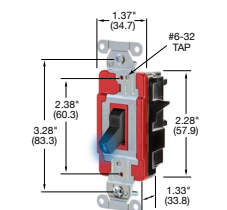

HBL1223STILBK

EdgeConnect™ Toggle Specification Grade Commercial Series, 15A, 120/277V AC

Description	Toggle Color	Single Pole	Three Way
Toggle, Spring Termination.	Black	CSB115STBK	CSB315STBK
	Brown	CSB115ST	CSB315ST
	Gray	CSB115STGY	CSB315STGY
	Ivory	CSB115STI	CSB315STI
	Light Almond	CSB115STLA	CSB315STLA
	Red	CSB115STR	CSB315STR
	White	CSB115STW	CSB315STW