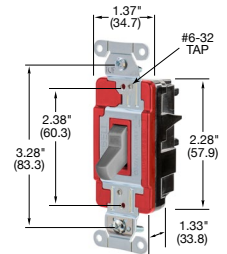

EdgeConnect™ HBL® Extra Heavy Duty Industrial Series, 15A, 120/277V AC

| Description | Toggle Color | Single Pole | Three Way |
|-----------------------------|--------------|--------------------|--------------------|
| Toggle, Spring Termination. | Black | HBL1201STBK | HBL1203STBK |
| | Brown | HBL1201ST | HBL1203ST |
| | Gray | HBL1201STGY | HBL1203STGY |
| | Ivory | HBL1201STI | HBL1203STI |
| | Light Almond | HBL1201STLA | HBL1203STLA |
| | Red | HBL1201STR | HBL1203STR |
| | White | HBL1201STW | HBL1203STW |

HBL1201STBK

20A, 120/277V AC

| Description | Toggle Color | Single Pole | Three Way |
|-----------------------------|--------------|--------------------|--------------------|
| Toggle, Spring Termination. | Black | HBL1221STBK | HBL1223STBK |
| | Brown | HBL1221ST | HBL1223ST |
| | Gray | HBL1221STGY | HBL1223STGY |
| | Ivory | HBL1221STI | HBL1223STI |
| | Light Almond | HBL1221STLA | HBL1223STLA |
| | Red | HBL1221STR | HBL1223STR |
| | White | HBL1221STW | HBL1223STW |

HBL1223STGY

EdgeConnect™ HBL® Extra Heavy Duty Industrial Series, Illuminated Toggle Switches, Light ON with Load OFF, 15A, 120/277V AC

| Description | Toggle Color | Single Pole | Three Way |
|-----------------------------------|--------------|----------------------|----------------------|
| Nylon toggle, Spring Termination. | Black | HBL1201STILBK | HBL1203STILBK |
| | Brown | HBL1201STIL | HBL1203STIL |
| | Gray | HBL1201STILGY | HBL1203STILGY |
| | Ivory | HBL1201STILI | HBL1203STILI |
| | Light Almond | HBL1201STILLA | HBL1203STILLA |
| | Red | HBL1201STILR | HBL1203STILR |
| | White | HBL1201STILW | HBL1203STILW |
| | Clear | HBL1201STILC | HBL1203STILC |