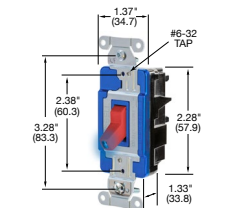

HBL1201STBK

20A, 120/277V AC

| Description | Toggle Color | Single Pole | Three Way |
|-----------------------------|--------------|--------------------|--------------------|
| Toggle, Spring Termination. | Black | HBL1221STBK | HBL1223STBK |
| | Brown | HBL1221ST | HBL1223ST |
| | Gray | HBL1221STGY | HBL1223STGY |
| | Ivory | HBL1221STI | HBL1223STI |
| | Light Almond | HBL1221STLA | HBL1223STLA |
| | Red | HBL1221STR | HBL1223STR |
| | White | HBL1221STW | HBL1223STW |

HBL1223STGY

EdgeConnect™ HBL® Extra Heavy Duty Industrial Series, Illuminated Toggle Switches, Light ON with Load OFF, 15A, 120/277V AC

| Description | Toggle Color | Single Pole | Three Way |
|-----------------------------------|--------------|----------------------|----------------------|
| Nylon toggle, Spring Termination. | Black | HBL1201STILBK | HBL1203STILBK |
| | Brown | HBL1201STIL | HBL1203STIL |
| | Gray | HBL1201STILGY | HBL1203STILGY |
| | Ivory | HBL1201STILI | HBL1203STILI |
| | Light Almond | HBL1201STILLA | HBL1203STILLA |
| | Red | HBL1201STILR | HBL1203STILR |
| | White | HBL1201STILW | HBL1203STILW |
| | Clear | HBL1201STILC | HBL1203STILC |