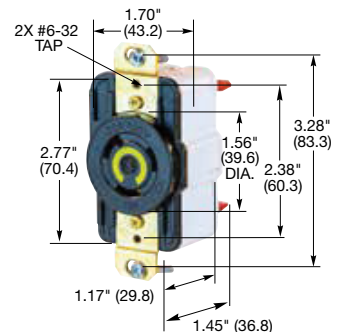

HBL2430ST

Insulgrip® Flanged Receptacles

Description	Catalog Number			
Nylon casing, back wired.	HBL2416	HBL2426	HBL2436	
Nylon casing, back wire, spring terminatio	HBL2416ST	HBL2426ST	HBL2436ST	

Note: See page B-52 for accessories.