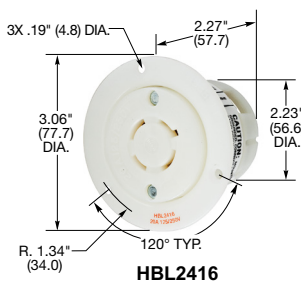

Note: See page B-54 for accessories.

HBL2413ST

Safety-Shroud® Twist-Lock®

IP20 SUITABILITY

Description	Catalog Number			
Gray Valox® angle housing, one gang, back wired.	HBL2410AR	HBL2420AR	HBL2430AR	
Gray Valox® surface mounting, one gang, back wired.	HBL2410SR	HBL2420SR	HBL2430SR	
Gray Valox® semi-flush, two gang, back wired.	HBL2410SR2	HBL2420SR2	HBL2430SR2	

HBL2420SW

Single Flush Receptacles

IP20 SUITABILITY

Description	Catalog Number			
Black nylon face, back and side wired.	HBL2410	HBL2420	HBL2430	
Black and white nylon, spring termination.	HBL2410ST	HBL2420ST	HBL2430ST	
Isolated ground, orange nylon face, back and side wired.	IG2410	IG2420	-	
Isolated Ground, spring termination	IG2420ST	-	-	
Ring terminal connection.	HBL2410RT	HBL2420RT	-	

Note: See page B-52 for accessories.

HBL2430ST

Insulgrip® Flanged Receptacles

Description	Catalog Number			
Nylon casing, back wired.	HBL2416	HBL2426	HBL2436	
Nylon casing, back wire, spring terminatio	HBL2416ST	HBL2426ST	HBL2436ST	

Note: See page B-52 for accessories.

HBL2416

HBL2410

HBL2420SR2

HBL2420SR

Dimensions in Inches (mm)

Valox® is a trademark of SABIC Innovative Plastics, acquired from General Electric Company.