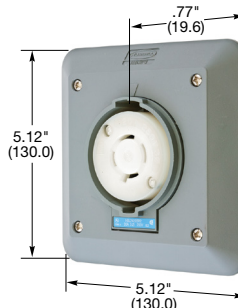

HBL2420SR2