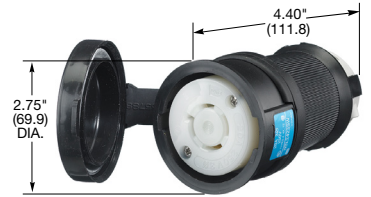

Twist-Lock® Devices

**20 Amp, 125/250, 3Ø 250 and 3Ø 480 Volts AC
3 Pole, 4 Wire, Grounding**

**20A 125/250V AC
NEMA L14-20R
2 (1) HP**

**20A 3Ø 250V AC
NEMA L15-20R
3 HP**

**20A 3Ø 480V AC
NEMA L16-20R
5 HP**

Connector Bodies

Watertight Safety-Shroud®

IP66 SUITABILITY UL Type 4x, 12

Description	Cord Dia.	Catalog Number			
Black Valox® housing, white Valox® clamps.	.350"-1.150" (9-29)	HBL2413SW	HBL2423SW	HBL2433SW	

HBL2423SW

Insulgrip®

IP20 SUITABILITY

Description	Cord Dia.	Catalog Number			
Black and white nylon.	.350"-1.150" (9-29)	HBL2413	HBL2423	HBL2433	
Black and white nylon, spring termination	.350"-1.150" (9-29)	HBL2413ST	HBL2423ST	HBL2433ST	
Spring termination, all black		HBL2413STBK	-	-	
Corrosion resistant, yellow nylon.	.350"-1.150" (9-29)	HBL24CM13	HBL24CM23	HBL24CM33	
All black nylon.	.350"-1.150" (9-29)	HBL2413BK	-	-	

HBL2420SW

Single Flush Receptacles

IP20 SUITABILITY

Description	Catalog Number			
Black nylon face, back and side wired.	HBL2410	HBL2420	HBL2430	
Black and white nylon, spring termination.	HBL2410ST	HBL2420ST	HBL2430ST	
Isolated ground, orange nylon face, back and side wired.	IG2410	IG2420	-	
Isolated Ground, spring termination	IG2420ST	-	-	
Ring terminal connection.	HBL2410RT	HBL2420RT	-	