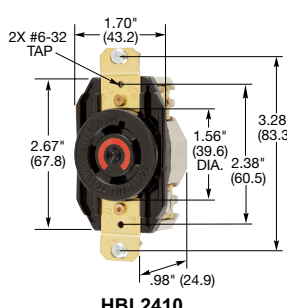

HBL2420SW

Single Flush Receptacles

IP20 SUITABILITY

Description	Catalog Number			
Black nylon face, back and side wired.	HBL2410	HBL2420	HBL2430	
Black and white nylon, spring termination.	HBL2410ST	HBL2420ST	HBL2430ST	
Isolated ground, orange nylon face, back and side wired.	IG2410	IG2420	-	
Isolated Ground, spring termination	IG2420ST	-	-	
Ring terminal connection.	HBL2410RT	HBL2420RT	-	

Note: See page B-52 for accessories.

HBL2430ST

Insulgrip® Flanged Receptacles

Description	Catalog Number			
Nylon casing, back wired.	HBL2416	HBL2426	HBL2436	
Nylon casing, back wire, spring terminatio	HBL2416ST	HBL2426ST	HBL2436ST	

Note: See page B-52 for accessories.

HBL2416

HBL2410

HBL2420SR2

HBL2420SR

Dimensions in Inches (mm)

Valox® is a trademark of SABIC Innovative Plastics, acquired from General Electric Company.