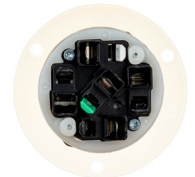

HBL2423SW

Insulgrip®

IP20 SUITABILITY

Description	Cord Dia.	Catalog Number			
Black and white nylon.	.350"-1.150" (9-29)	HBL2413	HBL2423	HBL2433	
Black and white nylon, spring termination	.350"-1.150" (9-29)	HBL2413ST	HBL2423ST	HBL2433ST	
Spring termination, all black		HBL2413STBK	-	-	
Corrosion resistant, yellow nylon.	.350"-1.150" (9-29)	HBL24CM13	HBL24CM23	HBL24CM33	
All black nylon.	.350"-1.150" (9-29)	HBL2413BK	-	-	

HBL2413

Note: See page B-52 for accessories.

Receptacles

Watertight Safety-Shroud®

IP66 SUITABILITY UL Type 4x, 12

Description	Catalog Number			
Gray Valox® housing and flange, back wired.	HBL2410SW	HBL2420SW	HBL2430SW	

Note: See page B-54 for accessories.

HBL2413ST

Safety-Shroud® Twist-Lock®

IP20 SUITABILITY

Description	Catalog Number			
Gray Valox® angle housing, one gang, back wired.	HBL2410AR	HBL2420AR	HBL2430AR	
Gray Valox® surface mounting, one gang, back wired.	HBL2410SR	HBL2420SR	HBL2430SR	
Gray Valox® semi-flush, two gang, back wired.	HBL2410SR2	HBL2420SR2	HBL2430SR2	

HBL2420SW

Single Flush Receptacles

IP20 SUITABILITY

Description	Catalog Number			
Black nylon face, back and side wired.	HBL2410	HBL2420	HBL2430	
Black and white nylon, spring termination.	HBL2410ST	HBL2420ST	HBL2430ST	
Isolated ground, orange nylon face, back and side wired.	IG2410	IG2420	-	
Isolated Ground, spring termination	IG2420ST	-	-	
Ring terminal connection.	HBL2410RT	HBL2420RT	-	