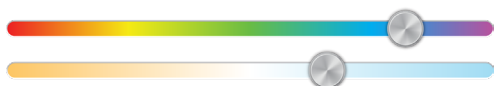

Features

- RGB+TW (2700K–6000K) color control
- Excellent color rendering (90+ CRI)
- Up to 1000 lumen performance
- Consumes 13W per fixture
- Suitable for use in dry and damp locations
- 25,000 hours rated life
- cETLus Listed, FCC Compliant

Available CCT/Colors

Dimmable RGB Color Selection Featuring Tunable CCT

Listing/Ratings

SPEKTRUM+ 6" Retrofit Downlight

Spektrum+™ RGB+TW 6" Downlight offers whole home IoT lighting using Bluetooth® mesh connectivity. Control your downlights wirelessly from the convenience of your tablet or smart phone with the Spektrum+™ Smart Lighting App. Featuring RGB and Tunable white lighting technology, the Spektrum+™ downlight offers a nearly endless array of vibrant color customization.

Technical Information

Series	SPKPL
Input Voltage	100-130V AC, 60Hz
CCT	RGB+TW (2700K–6000K)
CRI	90+
Wattage	13W
Lumens	Up to 1000Lm
Beam Angle	100°
Dimmable	0–100%*
Mounting	Recessed mount
Rating	cULus Listed, Damp Locations, FCC Compliant, Type IC
Rated Life	25,000 hrs