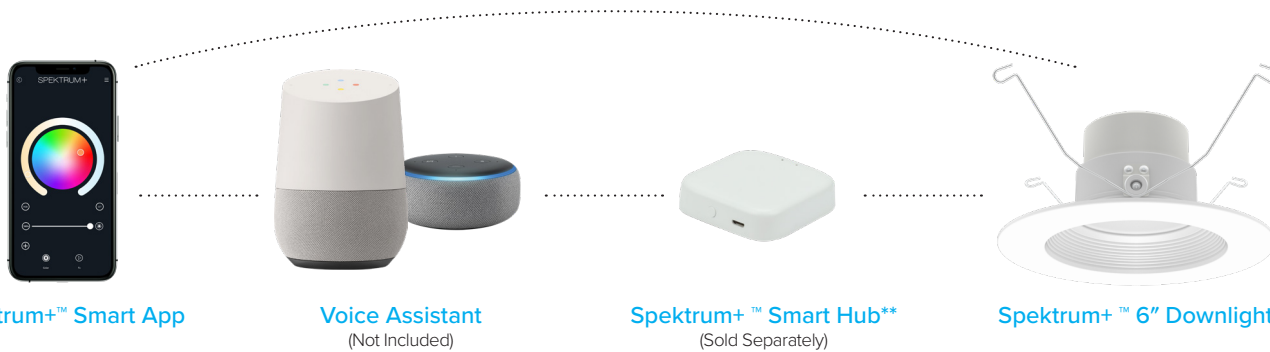

Features

- RGB+TW (2700K–6000K) color control
- Excellent color rendering (90+ CRI)
- Up to 1000 lumen performance
- Consumes 13W per fixture
- Suitable for use in dry and damp locations
- 25,000 hours rated life
- cETLus Listed, FCC Compliant

Available CCT/Colors

Dimmable RGB Color Selection Featuring Tunable CCT

Listing/Ratings

SPEKTRUM+ 6" Retrofit Downlight

Spektrum+™ RGB+TW 6" Downlight offers whole home IoT lighting using Bluetooth® mesh connectivity. Control your downlights wirelessly from the convenience of your tablet or smart phone with the Spektrum+™ Smart Lighting App. Featuring RGB and Tunable white lighting technology, the Spektrum+™ downlight offers a nearly endless array of vibrant color customization.

*Not intended for use with standard wall dimmer.

Download Spektrum+™ Smart Lighting App on:

Spektrum+™ 6 Downlight
SPKPL-DL6B-RGBTW-WH

100-130V AC | RGB+TW (2700K–6000K) | Up to 1000Lm | 13W

Spektrum+™ Retrofit Downlight Set-Up

Spektrum+™ Smart App

Voice Assistant
(Not Included)

Spektrum+™ Smart Hub**
(Sold Separately)

Spektrum+™ 6" Downlight

Spektrum+™ Smart Lighting Products

Spektrum+™ Smart Switch
(Wall plate not included)
SPKPL-CTRL-W-RGBTW