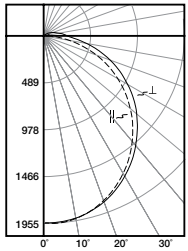

## Photometric Data

[View IES files](#)

**4VT3-LD5-6-G-UNV-L840-CD1-U**  
 Electronic Driver  
 Linear LED 4000K  
 Spacing criterion: (||) 1.24 x mounting height,  
 (⊥) 1.26 x mounting height  
 Lumens: 6033  
 Input Watts: 51.1W  
 Efficacy: 118.1 lm/W  
 Test Report:  
 4VT3-LD5-6-G-UNV-L840-CD1-U.IES