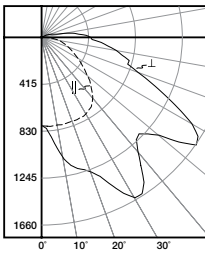

4VT3-LD5-6-P-UNV-L840-CD1-U
Electronic Driver
Linear LED 4000K
Spacing criterion: (||) 1.45 x mounting height,
(⊥) 2.17 x mounting height
Lumens: 6050
Input Watts: 49.3W
Efficacy: 122.7 lm/W
Test Report:
4VT3-LD5-6-P-UNV-L840-CD1-U.IES