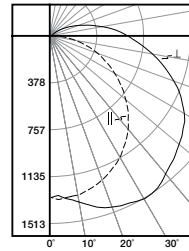

## Photometric Data

[View IES files](#)

**4VT3-LD5-6-G-UNV-L840-CD1-U**  
 Electronic Driver  
 Linear LED 4000K  
 Spacing criterion: (||) 1.24 x mounting height,  
 (⊥) 1.26 x mounting height  
 Lumens: 6033  
 Input Watts: 51.1W  
 Efficacy: 118.1 lm/W  
 Test Report:  
 4VT3-LD5-6-G-UNV-L840-CD1-U.IES