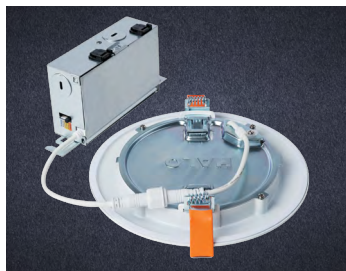

Basic Version