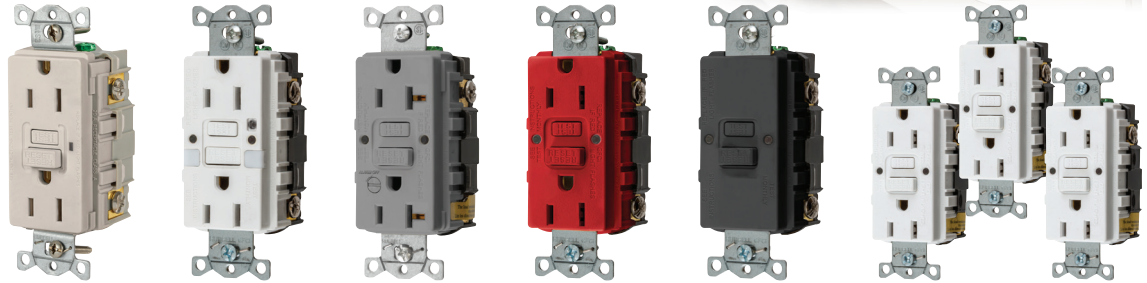

Features and Benefits

Heavy Duty Commercial Standard GFCI Receptacles

- Patented AUTOGUARD® self test technology includes disconnecting power to the receptacle if critical components are damaged and GFCI protection is lost
- Internal back wiring clamp and guide for quick and secure termination
- Night light option includes light sensor controls for automatic ON and OFF, custom dual lens for optimum light output

Standard

Rating	Color	Standard	Night Light Two LED Night Lights	Alarm	Assembled in USA	Blank Face Available in 20A Only	Standard 3-Pack Three Devices per Pack
	Black	GFR15BLK	GFRST15BKNL	GFRST15BKB	GFRST15BKU	—	—
	Brown	GFR15	GFRST15NL	GFRST15B	GFRST15U	—	—
	Gray	GFR15GRY	GFRST15GYNL	GFRST15GYB	GFRST15GYU	—	—
	Ivory	GFR15I	GFRST15INL	GFRST15IB	GFRST15IU	—	GFRST15I3
	Light Almond	GFR15LA	GFRST15LANL	GFRST15LAB	GFRST15LAU	—	GFRST15LA3
	Red	GFR15R	GFRST15RNL	GFRST15RB	GFRST15RU	—	—
	White	GFR15W	GFRST15WNL	GFRST15WB	GFRST15WU	—	GFRST15W3
	Black	GFR20BLK	GFRST20BKNL	GFRST20BKB	GFRST20BKU	GFBFST20BK	—
	Brown	GFR20	GFRST20NL	GFRST20B	GFRST20U	GFBFST20	—
	Gray	GFR20GRY	GFRST20GYNL	GFRST20GYB	GFRST20GYU	GFBFST20GY	—
	Ivory	GFR20I	GFRST20INL	GFRST20IB	GFRST20IU	GFBFST20I	GFRST20I3
	Light Almond	GFR20LA	GFRST20LANL	GFRST20LAB	GFRST20LAU	GFBFST20LA	GFRST20LA3
	Red	GFR20R	GFRST20RNL	GFRST20RB	GFRST20RU	GFBFST20R	—
	White	GFR20W	GFRST20WNL	GFRST20WB	GFRST20WU	GFBFST20W	GFRST20W3

SNAPConnect® Right Angle Pigtailed Terminal

Description	Type	Catalog Number
Clear right angle terminal with 6 inch leads, 600V, #12 AWG THHN/THWN-2, Polycarbonate housing material.	Solid	SNAP1RA
	Stranded	SNAP2RA
Same as above. Assembled in USA.	Solid	SNAP1RNA
	Stranded	SNAP2RNA
Clear right angle terminal with 6 inch leads #12 AWG THHN/THWN-2; Polycarbonate housing material with WAGO terminals.	Solid	SNAP1RAM2
	Stranded	SNAP2RAM2
Same as above. Assembled in USA.	Solid	SNAP1RNAM2
	Stranded	SNAP2RNAM2