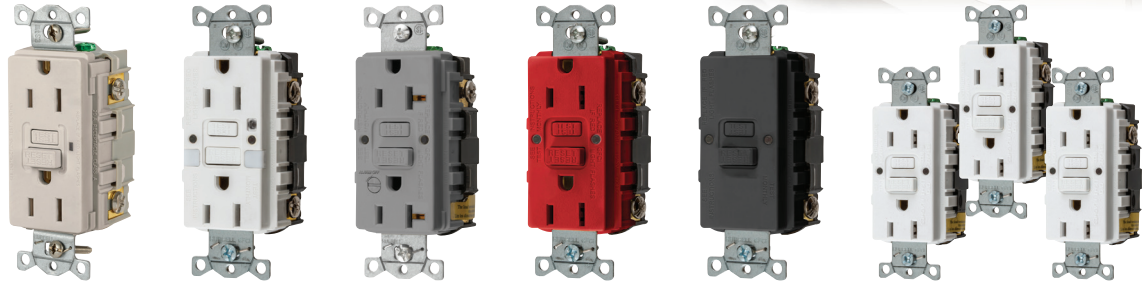

Features and Benefits

Heavy Duty Commercial Standard GFCI Receptacles

- Patented AUTOGUARD® self test technology includes disconnecting power to the receptacle if critical components are damaged and GFCI protection is lost
- Internal back wiring clamp and guide for quick and secure termination
- Night light option includes light sensor controls for automatic ON and OFF, custom dual lens for optimum light output

Standard

Rating	Color	Standard	Night Light	Two LED Night Lights	Alarm	Assembled in USA	Blank Face Available in 20A Only	Standard 3-Pack Three Devices per Pack
	Black	GFR15BLK	GFRST15BKNL	GFRST15BKB	GFRST15BKU	—	—	—
	Brown	GFR15	GFRST15NL	GFRST15B	GFRST15U	—	—	—
	Gray	GFR15GRY	GFRST15GYNL	GFRST15GYB	GFRST15GYU	—	—	—
	Ivory	GFR15I	GFRST15INL	GFRST15IB	GFRST15IU	—	—	GFRST15I3
	Light Almond	GFR15LA	GFRST15LANL	GFRST15LAB	GFRST15LAU	—	—	GFRST15LA3
	Red	GFR15R	GFRST15RNL	GFRST15RB	GFRST15RU	—	—	—
	White	GFR15W	GFRST15WNL	GFRST15WB	GFRST15WU	—	—	GFRST15W3
	Black	GFR20BLK	GFRST20BKNL	GFRST20BKB	GFRST20BKU	GFBFST20BK	—	—
	Brown	GFR20	GFRST20NL	GFRST20B	GFRST20U	GFBFST20	—	—
	Gray	GFR20GRY	GFRST20GYNL	GFRST20GYB	GFRST20GYU	GFBFST20GY	—	—
	Ivory	GFR20I	GFRST20INL	GFRST20IB	GFRST20IU	GFBFST20I	GFRST20I3	—
	Light Almond	GFR20LA	GFRST20LANL	GFRST20LAB	GFRST20LAU	GFBFST20LA	GFRST20LA3	—
	Red	GFR20R	GFRST20RNL	GFRST20RB	GFRST20RU	GFBFST20R	—	—
	White	GFR20W	GFRST20WNL	GFRST20WB	GFRST20WU	GFBFST20W	GFRST20W3	—

SNAPConnect® Right Angle Pigtailed Terminal

Description	Type	Catalog Number
Clear right angle terminal with 6 inch leads, 600V, #12 AWG THHN/THWN-2, Polycarbonate housing material.	Solid	SNAP1RA
	Stranded	SNAP2RA
Same as above. Assembled in USA.	Solid	SNAP1RNA
	Stranded	SNAP2RNA
Clear right angle terminal with 6 inch leads #12 AWG THHN/THWN-2; Polycarbonate housing material with WAGO terminals.	Solid	SNAP1RAM2
	Stranded	SNAP2RAM2
Same as above. Assembled in USA.	Solid	SNAP1RNAM2
	Stranded	SNAP2RNAM2