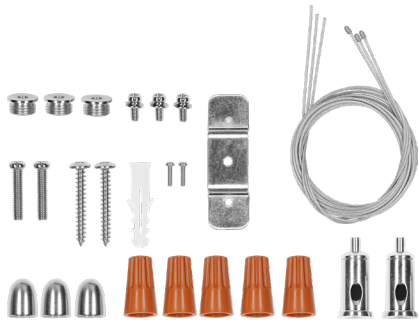

INCLUDED ACCESSORIES

SUSPENDED MOUNT

(Included with all SKUs aside Wall Mount Versions)

WALL MOUNT

ACCESSORIES (SOLD SEPARATELY)

ITEM #	ORDERING ABBREVIATION	ITEM DESCRIPTION	SKU QUANTITY
61185	LNSLOTMRKIT	Recessed Mounting Brackets	1
61186*	LNSLOTLNKKIT	Linking hardware	50
62459	LNSLOTCANOPYPMKIT	White Square Canopy Mount Kit for 2ft and 4ft	1
62461	LNSLOTCANOPY96PMKIT	White Square Canopy Mount Kit for 8FT	1
63622	LNSLOTLNKKIT	Linking hardware accessories	1
63624	LNSLOTPMKIT	Suspended mount accessories for 2 and 4ft versions	1
63625	LNSLOT96PMKIT	Suspended mount accessories for 8ft	1
63714	LNSLOT1AT-CONNECTORWH	T-Connector, White finish (100% downlight)	1
63715	LNSLOT1AT-CONNECTORBL	T-Connector, Black finish (100% downlight)	1
63716	LNSLOT1AX-CONNECTORWH	X-Connector, white finish (100% downlight)	1
63717	LNSLOT1AX-CONNECTORBL	X-Connector, black finish (100% downlight)	1
63718	LNSLOT1AL-CONNECTORWH	L-Connector White finish (100% downlight)	1
63719	LNSLOT1AL-CONNECTORBL	L-Connector, black finish (100% downlight)	1
65809	LNSLOTCANOPYPMKITBL	Black Square Canopy Kit for 2ft and 4ft	1
65810	LNSLOTCANOPY96PMKITBL	Black Square Canopy Kit for 8ft	1
65811	LNSLOTCANOPYPMKITCIRWH	White Circle Canopy Kit for 2ft and 4ft	1
65812	LNSLOTCANOPY96PMKITCIRWH	White Circle Canopy Kit for 8ft	1
65813	LNSLOTCANOPYPMKITCIRBL	Black Circle Canopy Kit for 2ft and 4ft	1
65814	LNSLOTCANOPY96PMKITCIRBL	Black Circle Canopy Kit for 8ft	1

*When inventory is exhausted, these will be obsolete and replaced with the SKU quantity of 1EA

ACCESSORIES (CONTINUED)

SUSPENSION KIT WITH CANOPY

65809

65810

62459

62461

Dimensions in inches (mm)

ACCESSORIES (CONTINUED)

CIRCLE BASE CANOPY

65813

65811

65814

65812

Dimensions in inches (mm)

ACCESSORIES (CONTINUED)