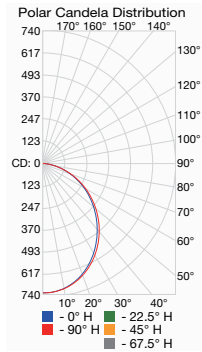

PHOTOMETRIC INFORMATION*

62449 & 62450