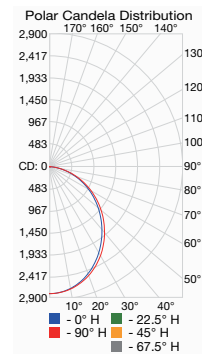

PHOTOMETRIC INFORMATION*

62456

ILLUMINANCE INFORMATION*

*White models are listed but illuminance information is the same for black models