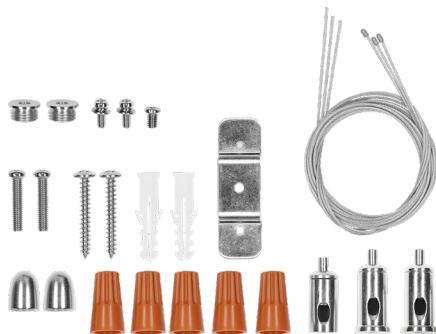

INCLUDED ACCESSORIES

SUSPENDED MOUNT

(Included with all SKUs aside Wall Mount Versions)

WALL MOUNT

ACCESSORIES (SOLD SEPARATELY)

ITEM #	ORDERING ABBREVIATION	ITEM DESCRIPTION	SKU QUANTITY
61185	LNSLOTMRKIT	Recessed Mounting Brackets	1
61186*	LNSLOTLNKKIT	Linking hardware	50
62459	LNSLOTCANOPYPMKIT	White Square Canopy Mount Kit for 2ft and 4ft	1
62461	LNSLOTCANOPY96PMKIT	White Square Canopy Mount Kit for 8FT	1
63622	LNSLOTLNKKIT	Linking hardware accessories	1
63624	LNSLOTPMKIT	Suspended mount accessories for 2 and 4ft versions	1
63625	LNSLOT96PMKIT	Suspended mount accessories for 8ft	1
63714	LNSLOT1AT-CONNECTORWH	T-Connector, White finish (100% downlight)	1
63715	LNSLOT1AT-CONNECTORBL	T-Connector, Black finish (100% downlight)	1
63716	LNSLOT1AX-CONNECTORWH	X-Connector, white finish (100% downlight)	1
63717	LNSLOT1AX-CONNECTORBL	X-Connector, black finish (100% downlight)	1
63718	LNSLOT1AL-CONNECTORWH	L-Connector White finish (100% downlight)	1
63719	LNSLOT1AL-CONNECTORBL	L-Connector, black finish (100% downlight)	1
65809	LNSLOTCANOPYPMKITBL	Black Square Canopy Kit for 2ft and 4ft	1
65810	LNSLOTCANOPY96PMKITBL	Black Square Canopy Kit for 8ft	1
65811	LNSLOTCANOPYPMKITCIRWH	White Circle Canopy Kit for 2ft and 4ft	1
65812	LNSLOTCANOPY96PMKITCIRWH	White Circle Canopy Kit for 8ft	1
65813	LNSLOTCANOPYPMKITCIRBL	Black Circle Canopy Kit for 2ft and 4ft	1
65814	LNSLOTCANOPY96PMKITCIRBL	Black Circle Canopy Kit for 8ft	1

*When inventory is exhausted, these will be obsolete and replaced with the SKU quantity of 1EA

ACCESSORIES (CONTINUED)

SUSPENSION KIT WITH CANOPY

65809

65810

62459

62461

Dimensions in inches (mm)

ACCESSORIES (CONTINUED)

CIRCLE BASE CANOPY

65813

65811

65814

65812

Dimensions in inches (mm)

ACCESSORIES (CONTINUED)