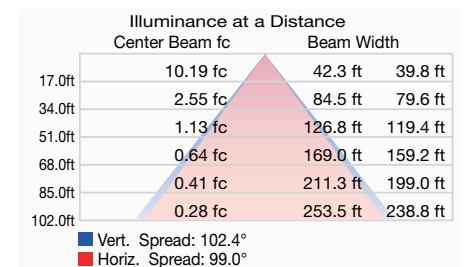

ILLUMINANCE INFORMATION*

62449 & 62450

62451 & 62452

62453

62454 & 62455

62456

62457

*White models are listed but illuminance information is the same for black models