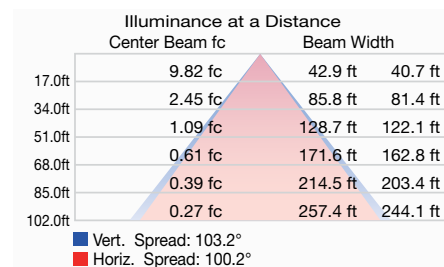

ILLUMINANCE INFORMATION*

62449 & 62450

62451 & 62452

62453

62454 & 62455

62456

62457

*White models are listed but illuminance information is the same for black models