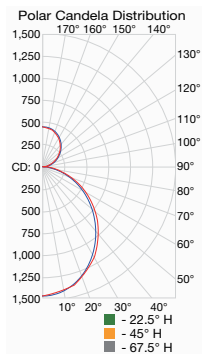

62454 & 62455