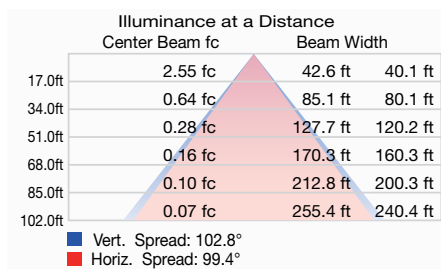

ILLUMINANCE INFORMATION*

62449 & 62450