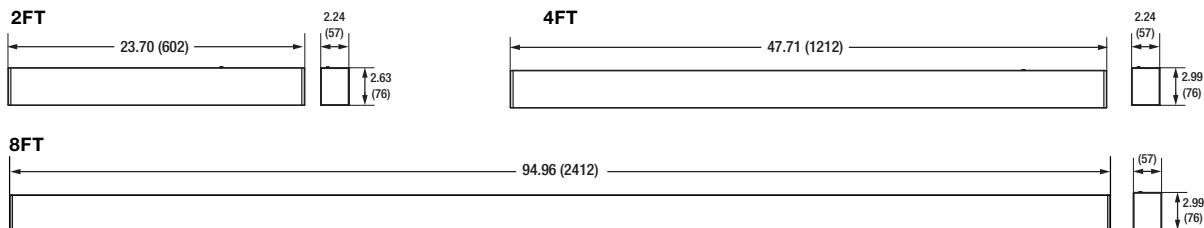

*Canopy accessories sold separately

PHYSICAL INFORMATION

Dimensions in inches (mm)

ACCESSORIES (INCLUDED IN THE PACKAGING)

ORDERING ABBREVIATION	ITEM DESCRIPTION
LNSLOT1A18UNVD8SC124CXX	Ceiling (screws) + suspended accessories
LNSLOT1A18UNHD8SC124PXX	Suspended accessories
LNSLOT1A24UNHD8SC124DIWXX	Wall accessories
LNSLOT1A24UNHD8SC124DIPXX	Suspended accessories
LNSLOT1A34UNHD8SC148CXX	Ceiling (screws) + suspended accessories
LNSLOT1A48UNHD8SC148DIWXX	Wall accessories
LNSLOT1A48UNHD8SC148DIPXX	Suspended accessories
LNSLOT1A68UNHD8SC196CXX	Ceiling (screws) + suspended accessories
LNSLOT1A98UNHD8SC196DIPXX	Suspended accessories