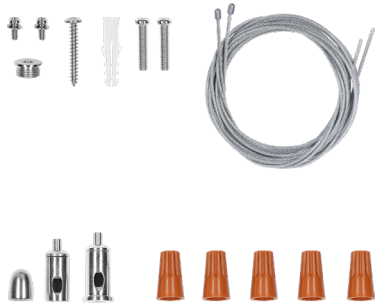

INCLUDED ACCESSORIES

SUSPENDED MOUNT

(Included with all SKUs aside Wall Mount Versions)

WALL MOUNT

ACCESSORIES (SOLD SEPARATELY)

ITEM #	ORDERING ABBREVIATION	ITEM DESCRIPTION	SKU QUANTITY
61185	LNSLOTMRKIT	Recessed Mounting Brackets	1
61186*	LNSLOTLNKKIT	Linking hardware	50
62459	LNSLOTCANOPYPMKIT	White Square Canopy Mount Kit for 2ft and 4ft	1
62461	LNSLOTCANOPY96PMKIT	White Square Canopy Mount Kit for 8FT	1
63622	LNSLOTLNKKIT	Linking hardware accessories	1
63624	LNSLOTPMKIT	Suspended mount accessories for 2 and 4ft versions	1
63625	LNSLOT96PMKIT	Suspended mount accessories for 8ft	1
63714	LNSLOT1AT-CONNECTORWH	T-Connector, White finish (100% downlight)	1
63715	LNSLOT1AT-CONNECTORBL	T-Connector, Black finish (100% downlight)	1
63716	LNSLOT1AX-CONNECTORWH	X-Connector, white finish (100% downlight)	1
63717	LNSLOT1AX-CONNECTORBL	X-Connector, black finish (100% downlight)	1
63718	LNSLOT1AL-CONNECTORWH	L-Connector White finish (100% downlight)	1
63719	LNSLOT1AL-CONNECTORBL	L-Connector, black finish (100% downlight)	1
65809	LNSLOTCANOPYPMKITBL	Black Square Canopy Kit for 2ft and 4ft	1
65810	LNSLOTCANOPY96PMKITBL	Black Square Canopy Kit for 8ft	1
65811	LNSLOTCANOPYPMKITCIRWH	White Circle Canopy Kit for 2ft and 4ft	1
65812	LNSLOTCANOPY96PMKITCIRWH	White Circle Canopy Kit for 8ft	1
65813	LNSLOTCANOPYPMKITCIRBL	Black Circle Canopy Kit for 2ft and 4ft	1
65814	LNSLOTCANOPY96PMKITCIRBL	Black Circle Canopy Kit for 8ft	1

*When inventory is exhausted, these will be obsolete and replaced with the SKU quantity of 1EA

ACCESSORIES (CONTINUED)

SUSPENSION KIT WITH CANOPY

65809

65810

62459

62461

Dimensions in inches (mm)

ACCESSORIES (CONTINUED)

CIRCLE BASE CANOPY

65813

65811

65814

65812

Dimensions in inches (mm)

ACCESSORIES (CONTINUED)