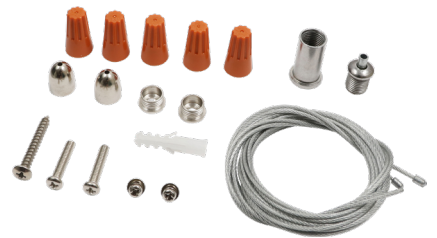

INCLUDED ACCESSORIES

SUSPENDED MOUNT

(Included with all SKUs aside Wall Mount Versions)

WALL MOUNT

ACCESSORIES (SOLD SEPARATELY)

ITEM #	ORDERING ABBREVIATION	ITEM DESCRIPTION	SKU QUANTITY
61185	LNSLOTMRKIT	Recessed Mounting Brackets	1
61186*	LNSLOTLNKKIT	Linking hardware	50
62459	LNSLOTCANOPYPMKIT	White Square Canopy Mount Kit for 2ft and 4ft	1
62461	LNSLOTCANOPY96PMKIT	White Square Canopy Mount Kit for 8FT	1
63622	LNSLOTLNKKIT	Linking hardware accessories	1
63624	LNSLOTPMKIT	Suspended mount accessories for 2 and 4ft versions	1
63625	LNSLOT96PMKIT	Suspended mount accessories for 8ft	1
63714	LNSLOT1AT-CONNECTORWH	T-Connector, White finish (100% downlight)	1
63715	LNSLOT1AT-CONNECTORBL	T-Connector, Black finish (100% downlight)	1
63716	LNSLOT1AX-CONNECTORWH	X-Connector, white finish (100% downlight)	1
63717	LNSLOT1AX-CONNECTORBL	X-Connector, black finish (100% downlight)	1
63718	LNSLOT1AL-CONNECTORWH	L-Connector White finish (100% downlight)	1
63719	LNSLOT1AL-CONNECTORBL	L-Connector, black finish (100% downlight)	1
65809	LNSLOTCANOPYPMKITBL	Black Square Canopy Kit for 2ft and 4ft	1
65810	LNSLOTCANOPY96PMKITBL	Black Square Canopy Kit for 8ft	1
65811	LNSLOTCANOPYPMKITCIRWH	White Circle Canopy Kit for 2ft and 4ft	1
65812	LNSLOTCANOPY96PMKITCIRWH	White Circle Canopy Kit for 8ft	1
65813	LNSLOTCANOPYPMKITCIRBL	Black Circle Canopy Kit for 2ft and 4ft	1
65814	LNSLOTCANOPY96PMKITCIRBL	Black Circle Canopy Kit for 8ft	1

*When inventory is exhausted, these will be obsolete and replaced with the SKU quantity of 1EA

ACCESSORIES (CONTINUED)

SUSPENSION KIT WITH CANOPY

65809

65810

62459

62461

Dimensions in inches (mm)

ACCESSORIES (CONTINUED)

CIRCLE BASE CANOPY

65813

65811

65814

65812

Dimensions in inches (mm)

ACCESSORIES (CONTINUED)