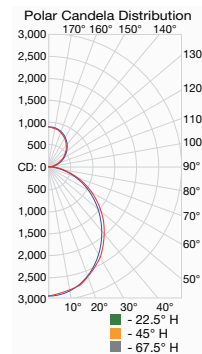

ILLUMINANCE INFORMATION*

62449 & 62450

62451 & 62452

62453

62454 & 62455

62456

62457

*White models are listed but illuminance information is the same for black models