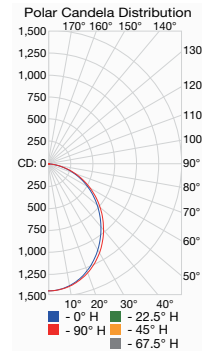

PHOTOMETRIC INFORMATION*

62453

ILLUMINANCE INFORMATION*

*White models are listed but illuminance information is the same for black models