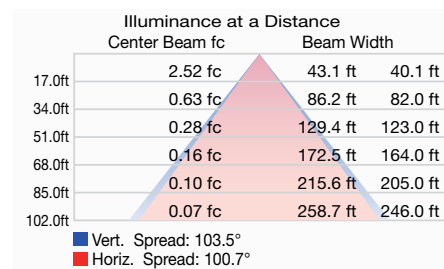

62451 & 62452