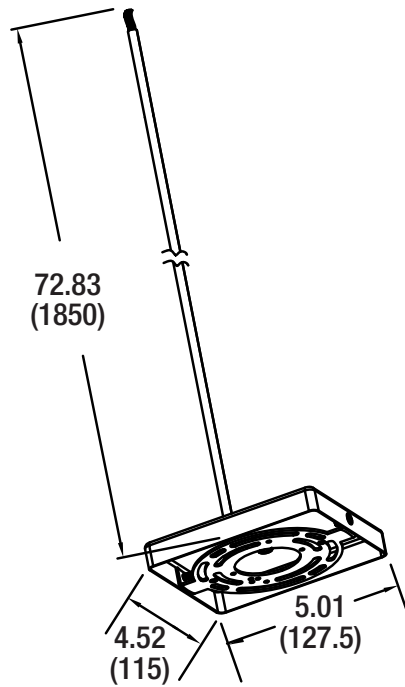

*Canopy accessories sold separately

PHYSICAL INFORMATION

Dimensions in inches (mm)

ACCESSORIES (INCLUDED IN THE PACKAGING)

ORDERING ABBREVIATION	ITEM DESCRIPTION
LNSLOT1A18UNVD8SC124CXX	Ceiling (screws) + suspended accessories
LNSLOT1A18UNHD8SC124PXX	Suspended accessories
LNSLOT1A24UNHD8SC124DIWXX	Wall accessories
LNSLOT1A24UNHD8SC124DIPXX	Suspended accessories
LNSLOT1A34UNHD8SC148CXX	Ceiling (screws) + suspended accessories
LNSLOT1A48UNHD8SC148DIWXX	Wall accessories
LNSLOT1A48UNHD8SC148DIPXX	Suspended accessories
LNSLOT1A68UNHD8SC196CXX	Ceiling (screws) + suspended accessories
LNSLOT1A98UNHD8SC196DIPXX	Suspended accessories

*When inventory is exhausted, these will be obsolete and replaced with the SKU quantity of 1EA

ACCESSORIES (CONTINUED)

SUSPENSION KIT WITH CANOPY

65809

65810

62459

62461

Dimensions in inches (mm)

ACCESSORIES (CONTINUED)

CIRCLE BASE CANOPY

65813

65811

65814

65812

Dimensions in inches (mm)

ACCESSORIES (CONTINUED)