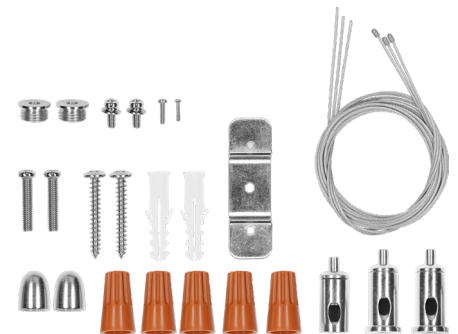

INCLUDED ACCESSORIES

SUSPENDED MOUNT

(Included with all SKUs aside Wall Mount Versions)

WALL MOUNT

ACCESSORIES (SOLD SEPARATELY)

ITEM #	ORDERING ABBREVIATION	ITEM DESCRIPTION	SKU QUANTITY
61185	LNSLOTMRKIT	Recessed Mounting Brackets	1
61186*	LNSLOTLNKKIT	Linking hardware	50
62459	LNSLOTCANOPYPMKIT	White Square Canopy Mount Kit for 2ft and 4ft	1
62461	LNSLOTCANOPY96PMKIT	White Square Canopy Mount Kit for 8FT	1
63622	LNSLOTLNKKIT	Linking hardware accessories	1
63624	LNSLOTPMKIT	Suspended mount accessories for 2 and 4ft versions	1
63625	LNSLOT96PMKIT	Suspended mount accessories for 8ft	1
63714	LNSLOT1AT-CONNECTORWH	T-Connector, White finish (100% downlight)	1
63715	LNSLOT1AT-CONNECTORBL	T-Connector, Black finish (100% downlight)	1
63716	LNSLOT1AX-CONNECTORWH	X-Connector, white finish (100% downlight)	1
63717	LNSLOT1AX-CONNECTORBL	X-Connector, black finish (100% downlight)	1
63718	LNSLOT1AL-CONNECTORWH	L-Connector White finish (100% downlight)	1
63719	LNSLOT1AL-CONNECTORBL	L-Connector, black finish (100% downlight)	1
65809	LNSLOTCANOPYPMKITBL	Black Square Canopy Kit for 2ft and 4ft	1
65810	LNSLOTCANOPY96PMKITBL	Black Square Canopy Kit for 8ft	1
65811	LNSLOTCANOPYPMKITCIRWH	White Circle Canopy Kit for 2ft and 4ft	1
65812	LNSLOTCANOPY96PMKITCIRWH	White Circle Canopy Kit for 8ft	1
65813	LNSLOTCANOPYPMKITCIRBL	Black Circle Canopy Kit for 2ft and 4ft	1
65814	LNSLOTCANOPY96PMKITCIRBL	Black Circle Canopy Kit for 8ft	1

*When inventory is exhausted, these will be obsolete and replaced with the SKU quantity of 1EA

ACCESSORIES (CONTINUED)

SUSPENSION KIT WITH CANOPY

65809

65810

62459

62461

Dimensions in inches (mm)

ACCESSORIES (CONTINUED)

CIRCLE BASE CANOPY

65813

65811

65814

65812

Dimensions in inches (mm)

ACCESSORIES (CONTINUED)