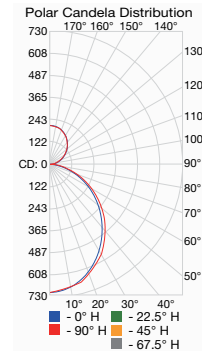

62451 & 62452