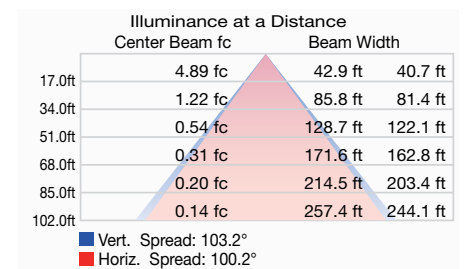

ILLUMINANCE INFORMATION*

62449 & 62450

62451 & 62452

62453

62454 & 62455

62456

62457

*White models are listed but illuminance information is the same for black models