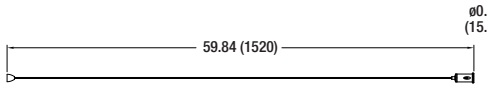

INCLUDED ACCESSORIES

SUSPENDED MOUNT

(Included with all SKUs aside Wall Mount Versions)