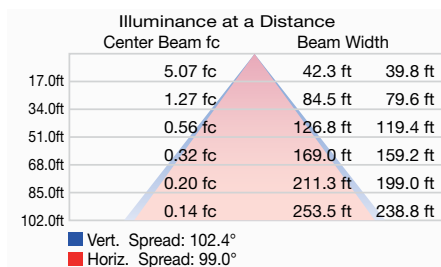

ILLUMINANCE INFORMATION*

62449 & 62450

62451 & 62452

62453

62454 & 62455

62456

62457

*White models are listed but illuminance information is the same for black models