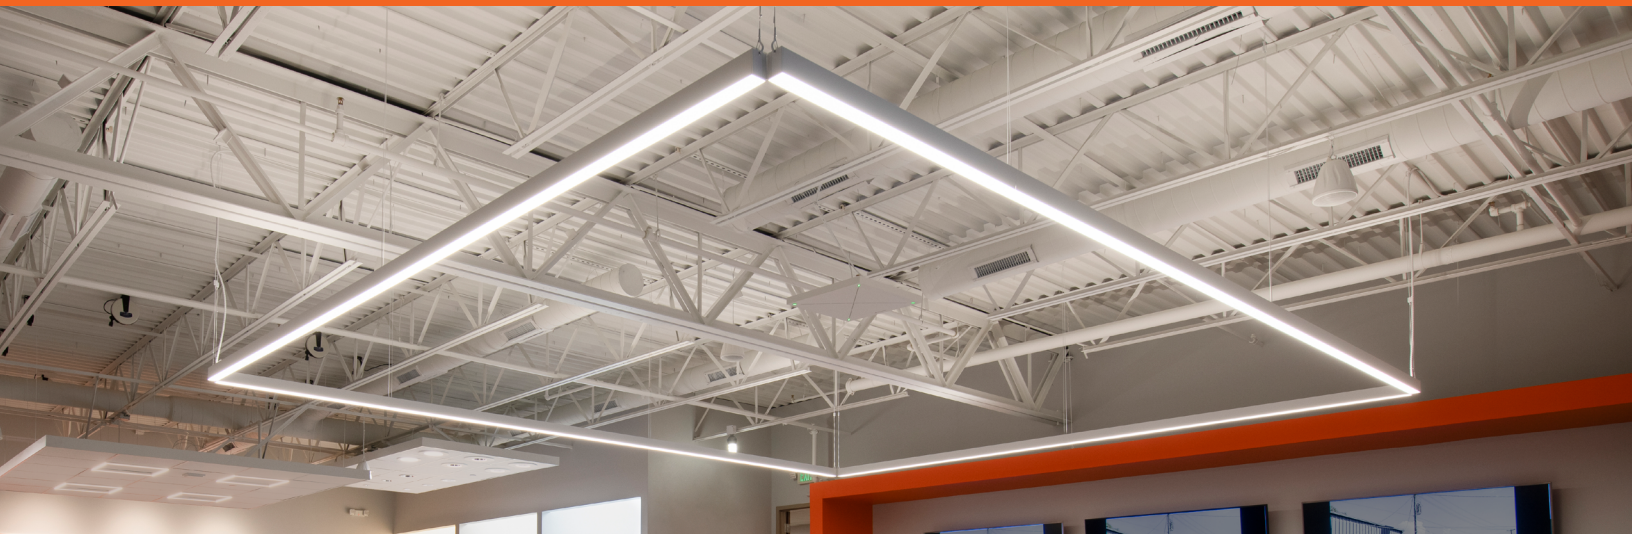

LEDVANCE LLC
181 Ballardvale Street, Suite 203
Wilmington, MA 01887 USA
Phone: 1-800-LIGHTBULB (1-800-544-4828)
www.ledvanceUS.com

LEDVANCE is a registered trademark.
All other trademarks are those of their respective owners.
Specifications subject to change without notice.

SCAN TO FOLLOW US
ON SOCIAL MEDIA