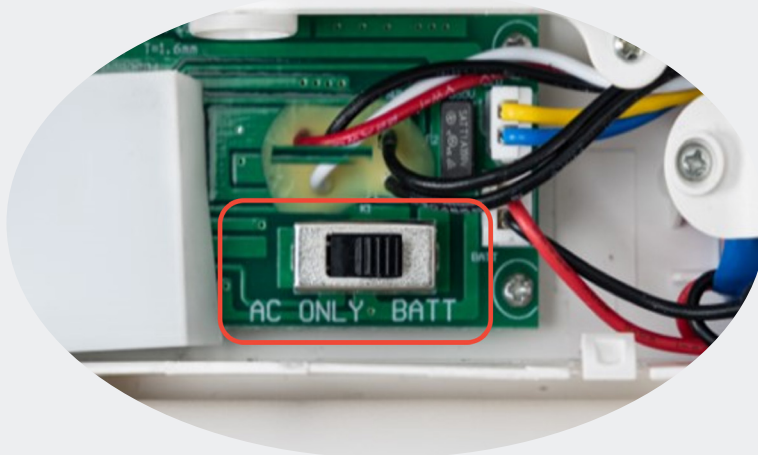

Basics™ Edge-Lit Exit Sign

High-End Look, Economical Price Point

Introducing Basics™ Edge-Lit

The Basics™ Edge-Lit Exit Sign from Lithonia Lighting provides a high-end aesthetic at an economical price point. Available in two versions, a surface mount and universal mount version, making it simple to choose the right exit sign for the space. The exit sign's panel pivots 0-180° to fit any mounting orientation and offers an internal switch for AC or Battery Back-Up (EL) for added flexibility.

Perfect for:

Schools

Hospitality

Commercial Spaces

Hospitals

Most Economical Surface Mount

Ships as double sided sign standard with solid mirrored back plate included for single sided applications.

Pivoting Panel can adjust 0-180 degrees, making it perfect for any surface mounting orientation.

Ceiling, Wall or End Mount

Most Versatile Universal Mount

Many applications require multiple mounting types -- Universal Mount gives the ability to choose your mounting type with only one SKU!

Internal Battery Switch