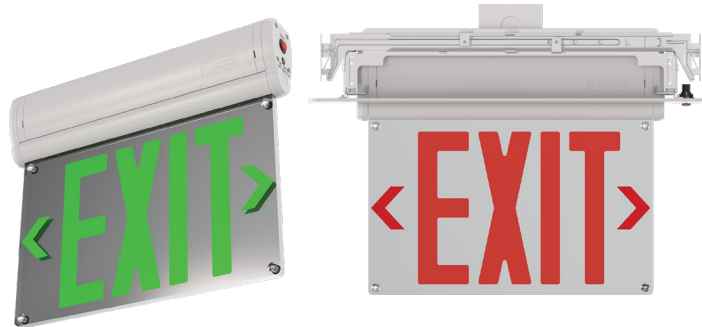

Basics™ Edge-Lit Exit Sign

High-End Look, Economical Price Point

Introducing Basics™ Edge-Lit

The Basics™ Edge-Lit Exit Sign from Lithonia Lighting provides a high-end aesthetic at an economical price point. Available in two versions, a surface mount and universal mount version, making it simple to choose the right exit sign for the space. The exit sign's panel pivots 0-180° to fit any mounting orientation and offers an internal switch for AC or Battery Back-Up (EL) for added flexibility.

Perfect for:

Schools

Hospitality

Commercial Spaces

Hospitals

Most Economical Surface Mount

Ships as double sided sign standard with solid mirrored back plate included for single sided applications.

Pivoting Panel can adjust 0-180 degrees, making it perfect for any surface mounting orientation.

Ceiling, Wall or End Mount

Most Versatile Universal Mount

Many applications require multiple mounting types -- Universal Mount gives the ability to choose your mounting type with only one SKU!

Internal Battery Switch

Simple Selection

Two versions available to meet your needs!

Surface Mount
(Most Economical)

Universal Mount
(Most Versatile)

Surface and Recessed
mount in ONE box

Easy To Order

With only 4 SKUs to choose from, the Basics Edge-Lit is super easy to order and is included in our Contractor Select program. With its versatility, the Basic Edge-Lit is great for both distributor stock as well as specification business.