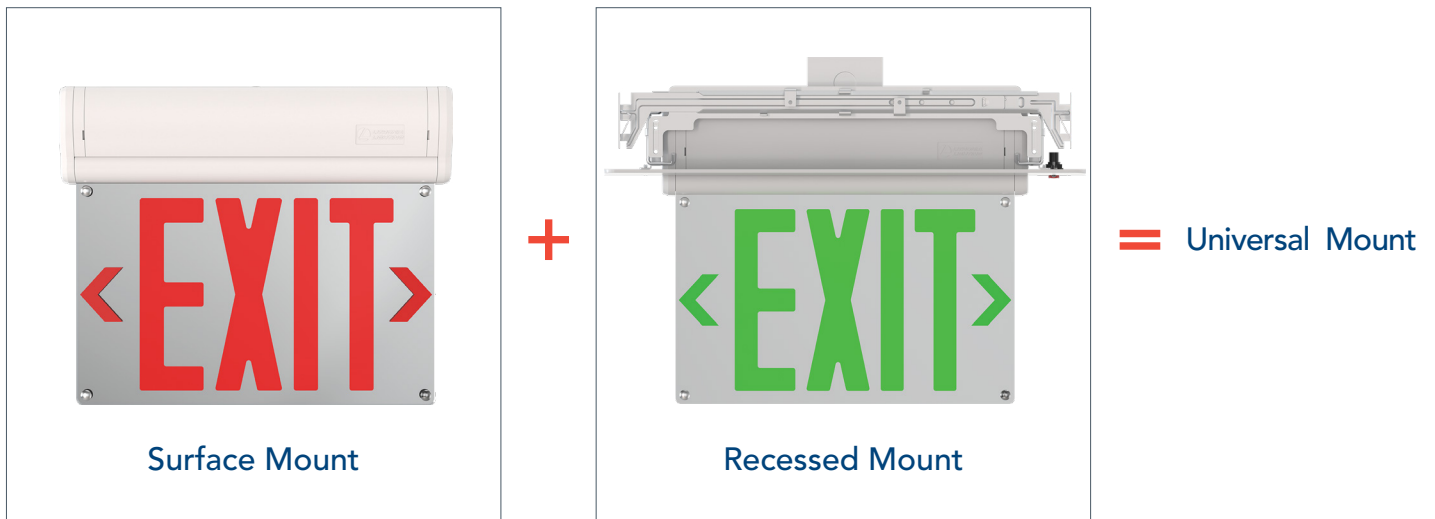

Basics™ Edge-Lit Exit Sign

High-End Look, Economical Price Point

Introducing Basics™ Edge-Lit

The Basics™ Edge-Lit Exit Sign from Lithonia Lighting provides a high-end aesthetic at an economical price point. Available in two versions, a surface mount and universal mount version, making it simple to choose the right exit sign for the space. The exit sign's panel pivots 0-180° to fit any mounting orientation and offers an internal switch for AC or Battery Back-Up (EL) for added flexibility.

Perfect for:

Schools

Hospitality

Commercial Spaces

Hospitals

Most Economical Surface Mount

Ships as double sided sign standard with solid mirrored back plate included for single sided applications.

Pivoting Panel can adjust 0-180 degrees, making it perfect for any surface mounting orientation.

Ceiling, Wall or End Mount

Most Versatile Universal Mount

Many applications require multiple mounting types -- Universal Mount gives the ability to choose your mounting type with only one SKU!

Internal Battery Switch

Simple Selection

Two versions available to meet your needs!

Surface Mount
(Most Economical)

Universal Mount
(Most Versatile)

Surface and Recessed
mount in ONE box

Easy To Order

With only 4 SKUs to choose from, the Basics Edge-Lit is super easy to order and is included in our Contractor Select program. With its versatility, the Basic Edge-Lit is great for both distributor stock as well as specification business.