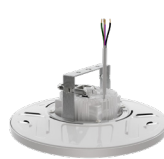

Compact Pro™ LED Round Bay

Designed and Optimized for the Contractor

The Compact Pro™ Round High Bay by Lithonia Lighting® is the newest innovation in the Compact Pro™ Family. The CPRB features two patent-pending elements; the tri-radial glare-control lens creates an even, brilliant light ideal for most lighting needs and the integrated folding hook provides simple and secure installation. And with a lightweight, compact, and simple design, the CPRB requires only one person to install, cutting down on labor costs and helping protect your budget.

Compact Pro™ LED Round Bay

Endless Applications to get the job done easier and faster

Mounting Options

Patent-pending Folding Hook

Pendant Stem

Surface Mount Bracket

Loop

Controls Enabled by nLight® AIR