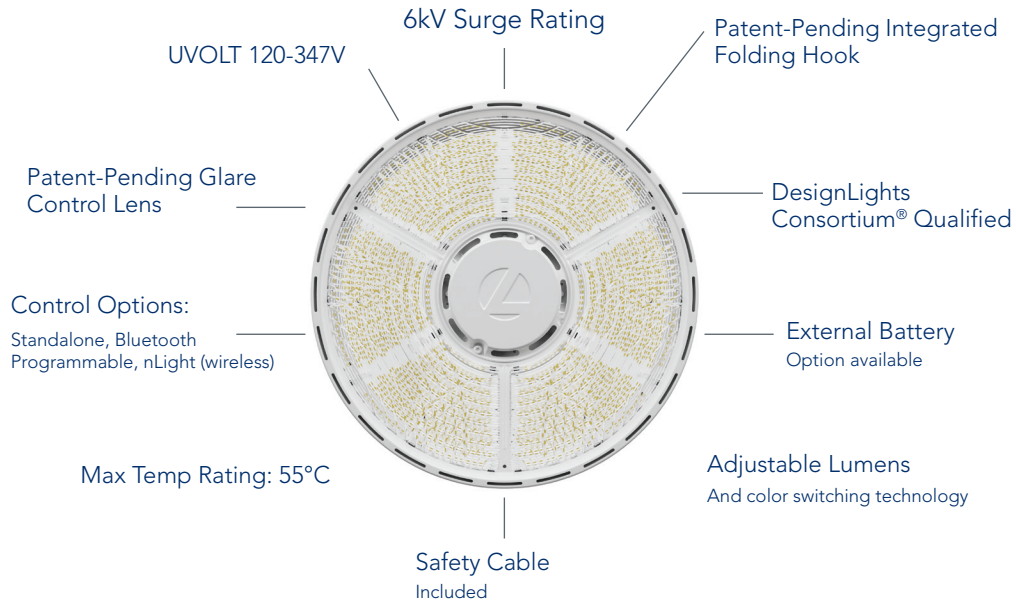

Compact Pro™ LED Round Bay

Designed and Optimized for the Contractor

The Compact Pro™ Round High Bay by Lithonia Lighting® is the newest innovation in the Compact Pro™ Family. The CPRB features two patent-pending elements; the tri-radial glare-control lens creates an even, brilliant light ideal for most lighting needs and the integrated folding hook provides simple and secure installation. And with a lightweight, compact, and simple design, the CPRB requires only one person to install, cutting down on labor costs and helping protect your budget.

Simply Switchable

Featuring Adjustable Lumens and Switchable Color Temperature, the CPRB creates a comfortable and customized environment for your space.

Quick Facts

- 13" 12/15/18L, 5lb
- 15" 21/24/27L, 6.1lb
- Black and White color options

Compact Pro™ LED Round Bay

Endless Applications to get the job done easier and faster

Mounting Options

Patent-pending Folding Hook

Pendant Stem

Surface Mount Bracket

Loop

Controls Enabled by nLight® AIR