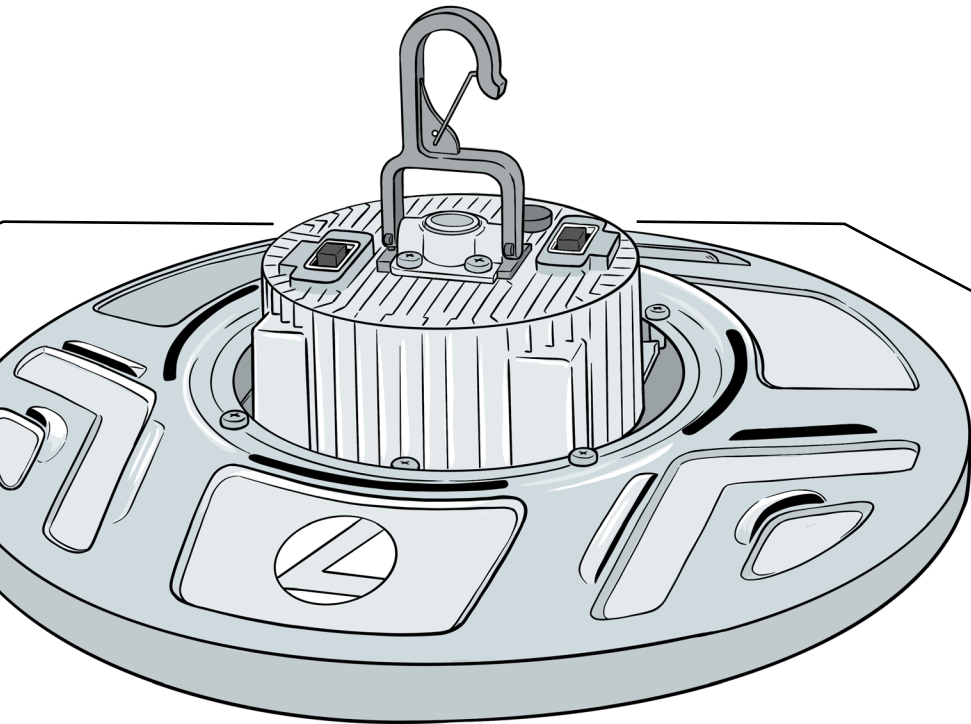

## BIG PERFORMANCE

Ships with  
**>132**  
units per pallet  
\*Size dependent

Reduces install  
time & labor up to  
**30%**

Ventilated Sheet Metal  
Reduces Weight by  
**>59%**  
\*versus cast aluminum  
high bay

## Switchable Lumens

for specified light  
output