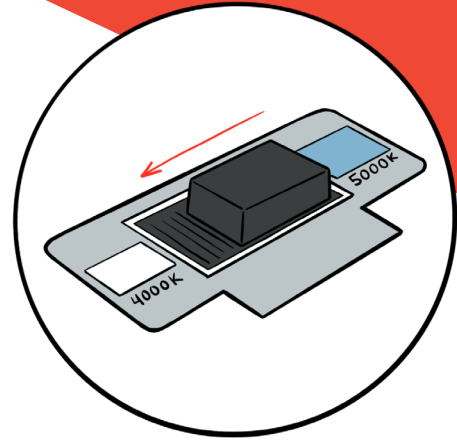

## BIG PERFORMANCE

Ships with  
**>132**  
units per pallet  
\*Size dependent

Reduces install  
time & labor up to  
**30%**

Ventilated Sheet Metal  
Reduces Weight by  
**>59%**  
\*versus cast aluminum  
high bay

## Switchable Lumens

for specified light  
output