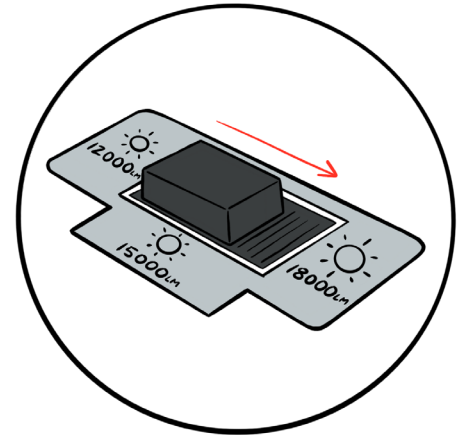

## BIG PERFORMANCE

Ships with  
**>132**  
units per pallet  
\*Size dependent

Reduces install  
time & labor up to  
**30%**

Ventilated Sheet Metal  
Reduces Weight by  
**>59%**  
\*versus cast aluminum  
high bay

## Switchable Lumens

for specified light  
output