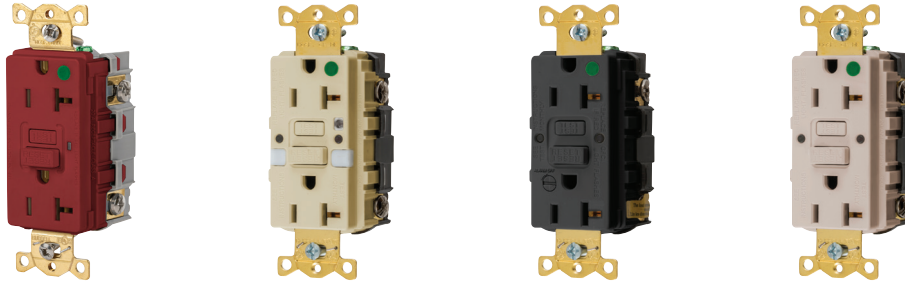

Features and Benefits

Heavy Duty Commercial Standard Hospital Grade GFCI Receptacles

- Fed. Spec UL Listed, Hospital Grade
- Green power indicator and red trip indicator
- Patented AUTOGUARD® self test technology
- Flush, nylon face, back and side wired, multiple drive screws, self-grounding staple

Hospital Grade ●

Rating	Color	Standard	Night Light Two LED Night Lights	Alarm	Assembled in USA
	Black	GFR82BLK	GFRST82BKNL	GFRST82BKB	GFRST82BKU
	Brown	GFR82	GFRST82NL	GFRST82B	GFRST82U
	Gray	GFR82GRY	GFRST82GYNL	GFRST82GYB	GFRST82GYU
	Ivory	GFR82I	GFRST82INL	GFRST82IB	GFRST82IU
	Light Almond	GFR82LA	GFRST82LANL	GFRST82LAB	GFRST82LAU
	Red	GFR82R	GFRST82RNL	GFRST82RB	GFRST82RU
	White	GFR82W	GFRST82WNL	GFRST82WB	GFRST82WU
	Black	GFR83BLK	GFRST83BKNL	GFRST83BKB	GFRST83BKU
	Brown	GFR83	GFRST83NL	GFRST83B	GFRST83U
	Gray	GFR83GRY	GFRST83GYNL	GFRST83GYB	GFRST83GYU
	Ivory	GFR83I	GFRST83INL	GFRST83IB	GFRST83IU
	Light Almond	GFR83LA	GFRST83LANL	GFRST83LAB	GFRST83LAU
	Red	GFR83R	GFRST83RNL	GFRST83RB	GFRST83RU
	White	GFR83W	GFRST83WNL	GFRST83WB	GFRST83WU

Hospital Grade ● SNAPConnect®

Rating	Color	Standard
	Black	—
	Brown	—
	Gray	—
	Ivory	SNAPGF82I
	Light Almond	SNAPGF82LA
	Red	SNAPGF82R
	White	SNAPGF82W
	Black	SNAPGF83BLK
	Brown	SNAPGF83
	Gray	SNAPGF83GRY
	Ivory	SNAPGF83I
	Light Almond	SNAPGF83LA
	Red	SNAPGF83R
	White	SNAPGF83W

SNAPConnect® Right Angle Pigtailed Terminal

Description	Type	Catalog Number
Clear right angle terminal with 6 inch leads, 600V, #12 AWG THHN/THWN-2, Polycarbonate housing material.	Solid	SNAP1RA
	Stranded	SNAP2RA
Same as above. Assembled in USA.	Solid	SNAP1RNA
	Stranded	SNAP2RNA
Clear right angle terminal with 6 inch leads #12 AWG THHN/THWN-2; Polycarbonate housing material with WAGO terminals.	Solid	SNAP1RAM2
	Stranded	SNAP2RAM2
Same as above. Assembled in USA.	Solid	SNAP1RNAM2
	Stranded	SNAP2RNAM2