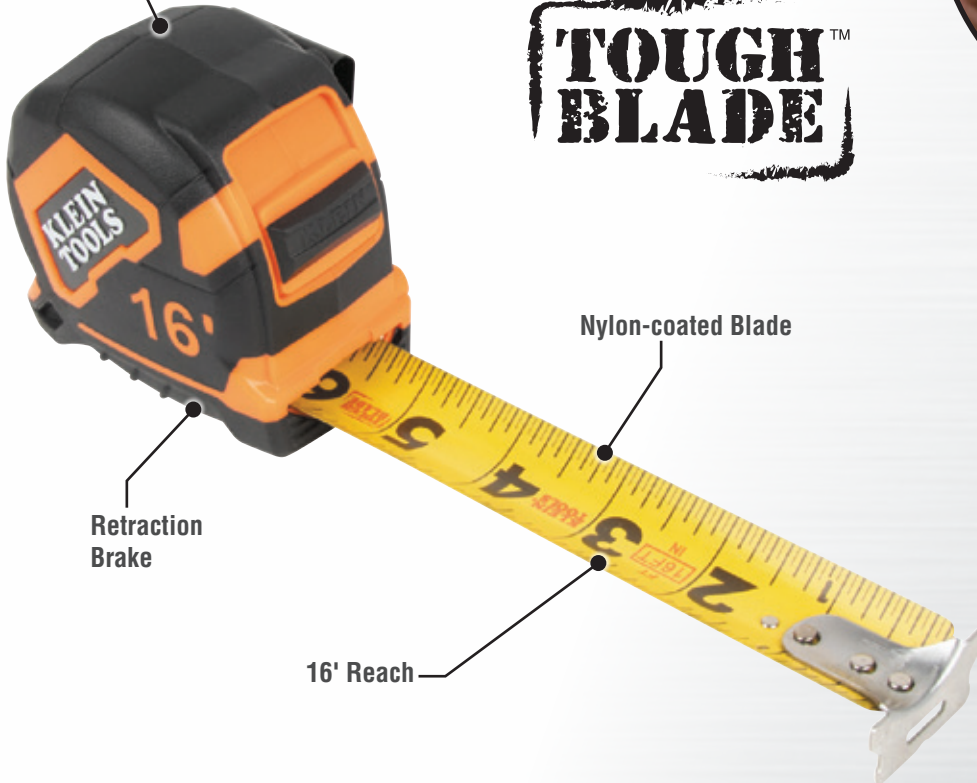

# 16' SINGLE-HOOK TAPE MEASURE

---

Heavy-duty, tough, durable nylon-coated blade

# 16' SINGLE-HOOK TAPE MEASURE

Klein Tools Measuring Tapes deliver performance and durability expected by professional tradespeople. Safeguarded by a thick and durable protective nylon-coating, the Tough Blade stands out to 13' with a 16' reach. Able to endure the toughest of jobsite conditions, this tool also features a single hook and easy-to-read bold lines.

Impact Resistant Housing

Retraction Brake

16' Reach

Nylon-coated Blade

BRAKE TO CONTROL RETRACTION SPEED

EASY-TO-READ BOLD LINES

SINGLE HOOK ATTACHES EASILY STUDS, CONDUIT, PIPE, ETC.

For Professionals  
SINCE 1857™

Cat. No.	UPC 0-92644+	Description	Size
91616	91616-8	16' Single-Hook Tape Measure	16'

⚠ Visit [www.kleintools.com](http://www.kleintools.com) for warnings and instructions.

See our complete line of Levels and Measuring Tools  
[www.kleintools.com](http://www.kleintools.com)