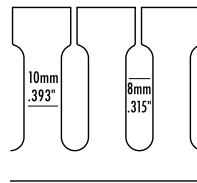

RATINGS

Finger width = 10 mm, slot width = 8 mm.

Mounting holes:
 For widths up to 2.5"

For widths over 2.5"

CAT. NO.
PC1010-LS
PC1010-LS-W
PC1015-LS
PC1020-LS
PC1020-LS-W
PC1030-LS
PC1030-LS-W
PC1040-LS
PC1040-LS-W
PC1515-LS
PC1515-LS-W
PC1520-LS
PC1520-LS-W
PC1530-LS
PC1530-LS-W
PC1540-LS-W
PC2010-LS
PC2010-LS-W
PC2020-LS
PC2020-LS-W
PC2030-LS
PC2030-LS-W
PC2040-LS
PC2040-LS-W
PC3020-LS
PC3020-LS-W
PC3030-LS
PC3030-LS-W
PC3040-LS
PC3040-LS-W
PC4020-LS
PC4030-LS
PC4030-LS-W
PC4040-LS
PC4040-LS-W
PC6040-LS
PC6040-LS-W

WIRE MANAGEMENT

NOMINAL SIZE	COLOR	LENTH (FT.)	STD. PKG. QTY.	STD. CTN. QTY.
1 x 1	Grey	6'	6'	72'
1 x 1	White	6'	6'	72'
1 x 1 1/2	Grey	6'	6'	72'
1 x 2	Grey	6'	6'	72'
1 x 2	White	6'	6'	72'
1 x 3	Grey	6'	6'	72'
1 x 3	White	6'	6'	72'
1 x 4	Grey	6'	6'	72'
1 x 4	White	6'	6'	72'
1 1/2 x 1 1/2	Grey	6'	6'	72'
1 1/2 x 1 1/2	White	6'	6'	72'
1 1/2 x 2	Grey	6'	6'	72'
1 1/2 x 2	White	6'	6'	72'
1 1/2 x 3	Grey	6'	6'	72'
1 1/2 x 3	White	6'	6'	72'
1 1/2 x 4	White	6'	6'	72'
2 x 1	Grey	6'	6'	72'
2 x 1	White	6'	6'	72'
2 x 2	Grey	6'	6'	72'
2 x 2	White	6'	6'	72'
2 x 3	Grey	6'	6'	72'
2 x 3	White	6'	6'	72'
2 x 4	Grey	6'	6'	72'
2 x 4	White	6'	6'	72'
3 x 2	Grey	6'	6'	72'
3 x 2	White	6'	6'	72'
3 x 3	Grey	6'	6'	72'
3 x 3	White	6'	6'	72'
3 x 4	Grey	6'	6'	72'
3 x 4	White	6'	6'	72'
4 x 2	Grey	6'	6'	72'
4 x 3	Grey	6'	6'	72'
4 x 3	White	6'	6'	72'
4 x 4	Grey	6'	6'	72'
4 x 4	White	6'	6'	72'
6 x 4	Grey	6'	6'	72'
6 x 4	White	6'	6'	72'