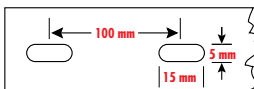

PANEL CHANNEL
Standard Slot
Panel Channel
PC--LS SERIES

FEATURES

- Made from high-impact, self-extinguishing, warp-proof PVC for routing wires.
- Restricted slot opening is designed to retain wires and allow for breakout when required. Individual wires are easily traced and removed when necessary.
- Scored sidewalls allow for easy break-off of panel channel sections.
- All sizes are supplied with mounting holes and non-slip, snap-on and off covers.
- Optional adhesive backing is available.
- Maximum service temperature: 85 °C (185 °F), Tested to UL File up to 50 °C (122 °F). 94V-0 Rated.
- For other sizes, please contact NSi.

RATINGS

Finger width = 10 mm, slot width = 8 mm.

Mounting holes:
 For widths up to 2.5"

For widths over 2.5"

CAT. NO.
PC1010-LS
PC1010-LS-W
PC1015-LS
PC1020-LS
PC1020-LS-W
PC1030-LS
PC1030-LS-W
PC1040-LS
PC1040-LS-W
PC1515-LS
PC1515-LS-W
PC1520-LS
PC1520-LS-W
PC1530-LS
PC1530-LS-W
PC1540-LS-W
PC2010-LS
PC2010-LS-W
PC2020-LS
PC2020-LS-W
PC2030-LS
PC2030-LS-W
PC2040-LS
PC2040-LS-W
PC3020-LS
PC3020-LS-W
PC3030-LS
PC3030-LS-W
PC3040-LS
PC3040-LS-W
PC4020-LS
PC4030-LS
PC4030-LS-W
PC4040-LS
PC4040-LS-W
PC6040-LS
PC6040-LS-W