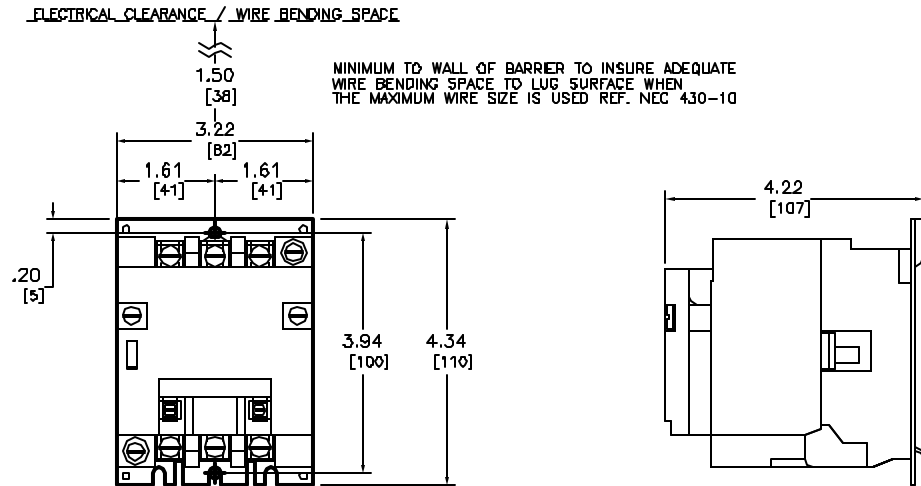

NEMA SIZE 00 CONTACTOR
3-POLE POLYPHASE - 600 VAC, 60-60 HZ

COIL VOLTAGE CODE (1)	VOLTAGE	
	60 HZ	50 HZ
VD1	24	-
VD2	120	110
VD8	208	-
VD3	240	220
VD6	480	440
VD7	600	550
V99	SPECIFY	SPECIFY

Catalog Number: 8502-SC02(1)
 Ratings: SEE CHART
 UL File/CCN: E78361/NLDX
 CSA File/Class: LR8D905/3211 0
 Meets Standards: -
 Weight: 4.00 LB
 Wire Size: POWER - #14-#8, CONTROL - #16-#12
 Terminal torque: 20 LB/IN
 Mounting Hwd.: (2) #10 screw

DUAL DIMENSIONS: INCHES
MILLIMETERS

NEMA SIZE 1 CONTACTOR
CLASS 8502 TYPE SC02(1)

DWG# E0300301-01
 ND.