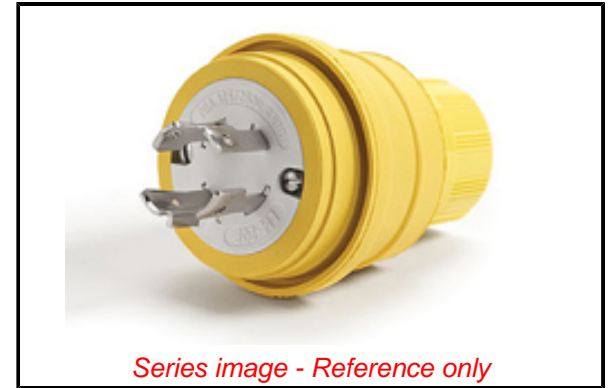

PLEASE CHECK WWW.MOLEX.COM FOR LATEST PART INFORMATION

Part Number: [1301470025](#)
Status: **Active**
Overview: [Watertite® Wet-Location Wiring Solutions](#)
Description: Watertite Plug with Locking Blade, 3 Pole/4 Wire, NEMA L14-20, 250V, Cord Grip Body Size F3

Documents:

[RoHS Certificate of Compliance \(PDF\)](#) [Product Literature \(PDF\)](#)

Agency Certification

CSA LR6837
 UL E10176

General

Product Family Wiring Devices
 Series [130147](#)
 IP Rating IP67
 NEMA Configuration NEMA L14-20
 Overview [Watertite® Wet-Location Wiring Solutions](#)
 Product Literature Order No 987650-8067
 Product Name Watertite
 Receptacle Type N/A
 Specialty N/A
 Type Plug
 UPC 78678871213
 Woodhead Yes

Physical

Cord Grip Body Size F3 3/4"
 Flange No
 Flip Lid No
 Gender Male
 Length N/A
 Locking Blade Yes
 Net Weight 233.599/g
 Poles 3-pole/4-wire

Electrical

Cord Type N/A
 Current - Maximum per Contact 20.0A
 GFCI No
 Lighted Connector No
 Voltage - Maximum 250V

Material Info

Engineering Number 26W74

Series image - Reference only

EU ELV

Not Relevant

EU RoHS

Not Reviewed

REACH SVHC