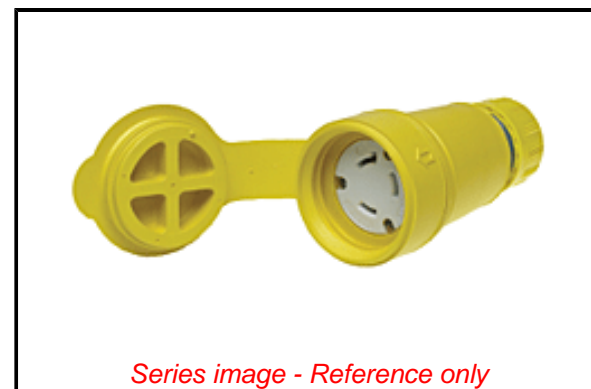

PLEASE CHECK WWW.MOLEX.COM FOR LATEST PART INFORMATION

Part Number: [1301460092](#)
Status: **Active**
Overview: [Watertite® Wet-Location Wiring Solutions](#)
Description: Watertite Connector with Locking Blade, 3 Pole/3 Wire, Non-NEMA, 15A/125V, 10A/250V, Cord Grip Body Size F2

Documents:

[RoHS Certificate of Compliance (PDF)](#)   [Product Literature (PDF)](#)

General

Product Family	Wiring Devices
Series	130146
IP Rating	IP67
NEMA Configuration	Non-NEMA
Overview	Watertite® Wet-Location Wiring Solutions
Product Literature Order No	987650-8067
Product Name	Watertite
Receptacle Type	Single
Specialty	N/A
Type	Connector
UPC	78678871380
Woodhead	Yes

Physical

Cord Grip Body Size	F2 1/2"
Flange	No
Flip Lid	No
Gender	Female
Length	N/A
Locking Blade	Yes
Poles	3-pole/3-wire

Electrical

Cord Type	N/A
Current - Maximum per Contact	15.0A
GFCI	No
Lighted Connector	No
Voltage - Maximum	250V

Material Info

Engineering Number	25W07

EU ELV

Not Relevant

EU RoHS

Not Reviewed

REACH SVHC

Not Reviewed

Halogen-Free

Status

Not Reviewed

Need more information on product environmental compliance?

Email productcompliance@molex.com
Please visit the [Contact Us](#) section for any non-product compliance questions.

China ROHS	Not Reviewed
ELV	Not Relevant
RoHS Phthalates	Not Reviewed

Search Parts in this Series

[130146 Series](#)