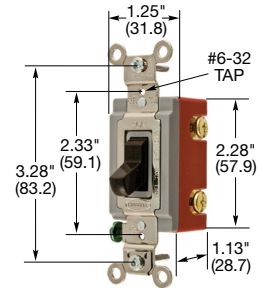

## HBL® Extra Heavy Duty Industrial Series, 15A, 120/277V AC

Description	Toggle Color	Single Pole	Double Pole	Three Way	Four Way
Toggle, back and side wired.	Black	<b>HBL1201BK</b>	—	<b>HBL1203BK</b>	<b>HBL1204BK</b>
	Brown	<b>HBL1201</b>	<b>HBL1202</b>	<b>HBL1203</b>	<b>HBL1204</b>
	Gray	<b>HBL1201GY</b>	—	<b>HBL1203GY</b>	<b>HBL1204GY</b>
	Ivory	<b>HBL1201I</b>	<b>HBL1202I</b>	<b>HBL1203I</b>	<b>HBL1204I</b>
	Light Almond	<b>HBL1201LA</b>	—	—	—
	Red	<b>HBL1201R</b>	—	—	—
	White	<b>HBL1201W</b>	—	<b>HBL1203W</b>	<b>HBL1204W</b>

## 20A, 120/277V AC

Description	Toggle Color	Single Pole	Double Pole	Three Way	Four Way	
Toggle, back and side wired.	Black	<b>HBL1221BK</b>	<b>HBL1222BK</b>	<b>HBL1223BK</b>	<b>HBL1224BK</b>	
	Brown	<b>HBL1221</b>	<b>HBL1222</b>	<b>HBL1223</b>	<b>HBL1224</b>	
	Gray	<b>HBL1221GY</b>	<b>HBL1222GY</b>	<b>HBL1223GY</b>	<b>HBL1224GY</b>	
	Ivory	<b>HBL1221I</b>	<b>HBL1222I</b>	<b>HBL1223I</b>	<b>HBL1224I</b>	
	Light Almond	<b>HBL1221LA</b>	<b>HBL1222LA</b>	<b>HBL1223LA</b>	<b>HBL1224LA</b>	
	Red	<b>HBL1221R</b>	<b>HBL1222R</b>	<b>HBL1223R</b>	<b>HBL1224R</b>	
		White	<b>HBL1221W</b>	<b>HBL1222W</b>	<b>HBL1223W</b>	<b>HBL1224W</b>

## 30A, 120/277V AC

Description	Key Guide Color	Single Pole	Double Pole	Three Way	Four Way
Nylon toggle.	Brown	<b>HBL3031</b>	<b>HBL3032</b>	<b>HBL3033</b>	—
	Ivory	<b>HBL3031I</b>	<b>HBL3032I</b>	<b>HBL3033I</b>	—
	White	—	<b>HBL3032W</b>	—	—

## HBL® Extra Heavy Duty Industrial AC Barrel Key Locking Switch†, 20A, 120/277V AC

Description	Key Guide Color	Single Pole	Double Pole	Three Way	Four Way
Chrome operator, back and side wired.	Chrome	<b>HBL1221RKL*</b>	<b>HBL1222RKL*</b>	<b>HBL1223RKL*</b>	<b>HBL1224RKL*</b>
Replacement Barrel Key.		<b>HBL1209RKL</b>			