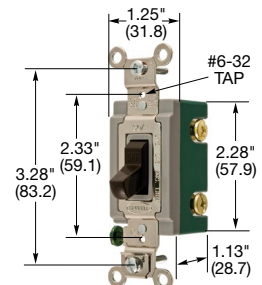

## HBL® Extra Heavy Duty Industrial Series, 15A, 120/277V AC

Description	Toggle Color	Single Pole	Double Pole	Three Way	Four Way
Toggle, back and side wired.	Black	<b>HBL1201BK</b>	—	<b>HBL1203BK</b>	<b>HBL1204BK</b>
	Brown	<b>HBL1201</b>	<b>HBL1202</b>	<b>HBL1203</b>	<b>HBL1204</b>
	Gray	<b>HBL1201GY</b>	—	<b>HBL1203GY</b>	<b>HBL1204GY</b>
	Ivory	<b>HBL1201I</b>	<b>HBL1202I</b>	<b>HBL1203I</b>	<b>HBL1204I</b>
	Light Almond	<b>HBL1201LA</b>	—	—	—
	Red	<b>HBL1201R</b>	—	—	—
	White	<b>HBL1201W</b>	—	<b>HBL1203W</b>	<b>HBL1204W</b>

## 20A, 120/277V AC

Description	Toggle Color	Single Pole	Double Pole	Three Way	Four Way	
Toggle, back and side wired.	Black	<b>HBL1221BK</b>	<b>HBL1222BK</b>	<b>HBL1223BK</b>	<b>HBL1224BK</b>	
	Brown	<b>HBL1221</b>	<b>HBL1222</b>	<b>HBL1223</b>	<b>HBL1224</b>	
	Gray	<b>HBL1221GY</b>	<b>HBL1222GY</b>	<b>HBL1223GY</b>	<b>HBL1224GY</b>	
	Ivory	<b>HBL1221I</b>	<b>HBL1222I</b>	<b>HBL1223I</b>	<b>HBL1224I</b>	
	Light Almond	<b>HBL1221LA</b>	<b>HBL1222LA</b>	<b>HBL1223LA</b>	<b>HBL1224LA</b>	
	Red	<b>HBL1221R</b>	<b>HBL1222R</b>	<b>HBL1223R</b>	<b>HBL1224R</b>	
		White	<b>HBL1221W</b>	<b>HBL1222W</b>	<b>HBL1223W</b>	<b>HBL1224W</b>

## 30A, 120/277V AC

Description	Key Guide Color	Single Pole	Double Pole	Three Way	Four Way
Nylon toggle.	Brown	<b>HBL3031</b>	<b>HBL3032</b>	<b>HBL3033</b>	—
	Ivory	<b>HBL3031I</b>	<b>HBL3032I</b>	<b>HBL3033I</b>	—
	White	—	<b>HBL3032W</b>	—	—

## 20A, 120/277V AC

Description	Key Guide Color	Single Pole	Double Pole	Three Way	Four Way
Key Guide, back and side wired.	Black	<b>HBL1221L</b>	<b>HBL1222L</b>	<b>HBL1223L</b>	<b>HBL1224L</b>
	Gray	<b>HBL1221LG</b>	<b>HBL1222LG</b>	<b>HBL1223LG</b>	<b>HBL1224LG</b>
	Ivory	<b>HBL1221LI</b>	<b>HBL1222LI</b>	<b>HBL1223LI</b>	<b>HBL1224LI</b>
	White	<b>HBL1221LW</b>	<b>HBL1222LW</b>	<b>HBL1223LW</b>	<b>HBL1224LW</b>
Key for Locking switch.		<b>HBL1209</b>			