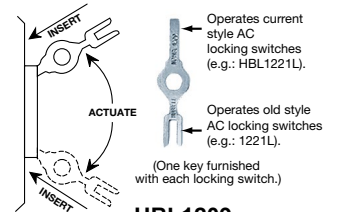

HBL1209

HBL® Extra Heavy Duty Industrial AC Barrel Key Locking Switch†, 20A, 120/277V AC

Description	Key Guide Color	Single Pole	Double Pole	Three Way	Four Way
Chrome operator, back and side wired.	Chrome	HBL1221RKL*	HBL1222RKL*	HBL1223RKL*	HBL1224RKL*
Replacement Barrel Key.		HBL1209RKL			

Note: Keys are supplied with each locking switch. For extra keys order HBL1209.

*Not Fed. Spec.

†See Wallplate section, page O-17 for locking switch wallplates.

See page D-15 for accessories and page D-16 for wallplates.

See page D-22 for technical information.