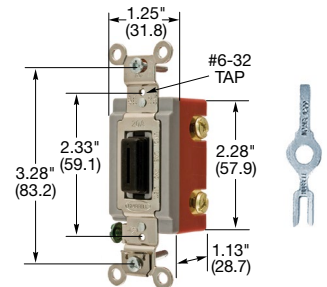

HBL1221L and Key

20A, 120/277V AC

Description	Key Guide Color	Single Pole	Double Pole	Three Way	Four Way
Key Guide, back and side wired.	Black	HBL1221L	HBL1222L	HBL1223L	HBL1224L
	Gray	HBL1221LG	HBL1222LG	HBL1223LG	HBL1224LG
	Ivory	HBL1221LI	HBL1222LI	HBL1223LI	HBL1224LI
	White	HBL1221LW	HBL1222LW	HBL1223LW	HBL1224LW
Key for Locking switch.		HBL1209