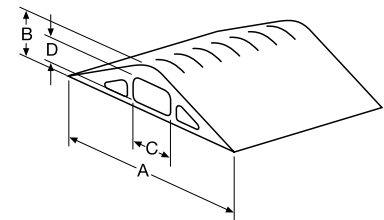

Color	Length		Catalog Number
	Feet	(meters)	
Black	5.0'	(1.52)	FT4BK5
Black	25.0'	(7.62)	FT4BK25
Gray	25.0'	(7.62)	FT4GY25
Yellow	5.0'	(1.52)	FT4Y5
Yellow	25.0'	(7.62)	FT4Y25

FloorTrak 3*

Color	Length		Catalog Number
	Feet	(meters)	
Black	5.0'	(1.52)	FT3BK5
Black	25.0'	(7.62)	FT3BK25
Brown	5.0'	(1.52)	FT3BR5
Brown	25.0'	(7.62)	FT3BR25
Beige	5.0'	(1.52)	FT3BG5
Beige	25.0'	(7.62)	FT3BG25
Gray	5.0'	(1.52)	FT3GY5
Gray	25.0'	(7.62)	FT3GY25
Yellow	5.0'	(1.52)	FT3Y5
Yellow	25.0'	(7.62)	FT3Y25

FloorTrak 10 (Heavy Duty)

Color	Length		Catalog Number
	Feet	(meters)	
Black	3.0'	(.914)	FT10BK3
Black	5.0'	(1.52)	FT10BK5
Yellow	3.0'	(.914)	FT10Y3
Yellow	5.0'	(1.52)	FT10Y5

Accessories

Description	Catalog Number
1" Wide, 75' Roll Double-Sided Adhesive Tape.	FTT1
2" Wide, 75' Roll Double-Sided Adhesive Tape.	FTT2

Note: *ADA Compliant Section 4.5.2.

Dimensions

FloorTrak	FT2 in. (mm)	FT3 in. (mm)	FT4 in. (mm)	FT10 (Heavy Duty) in. (mm)
Width (A)	2.75" (69.9)	3.00" (76.2)	3.25" (82.6)	5.6" (142.24)
Height (B)	.53" (13.5)	.75" (19.1)	1.10" (27.9)	1.7" (43.18)
Center Hole (Cx D)	.60" x .31" (15.2) x (7.9)	.75" x .50" (19.1) x (12.7)	1.21" x .75" (30.7) x (19.1)	1.81" x 1.25" (45.98 x 31.75)